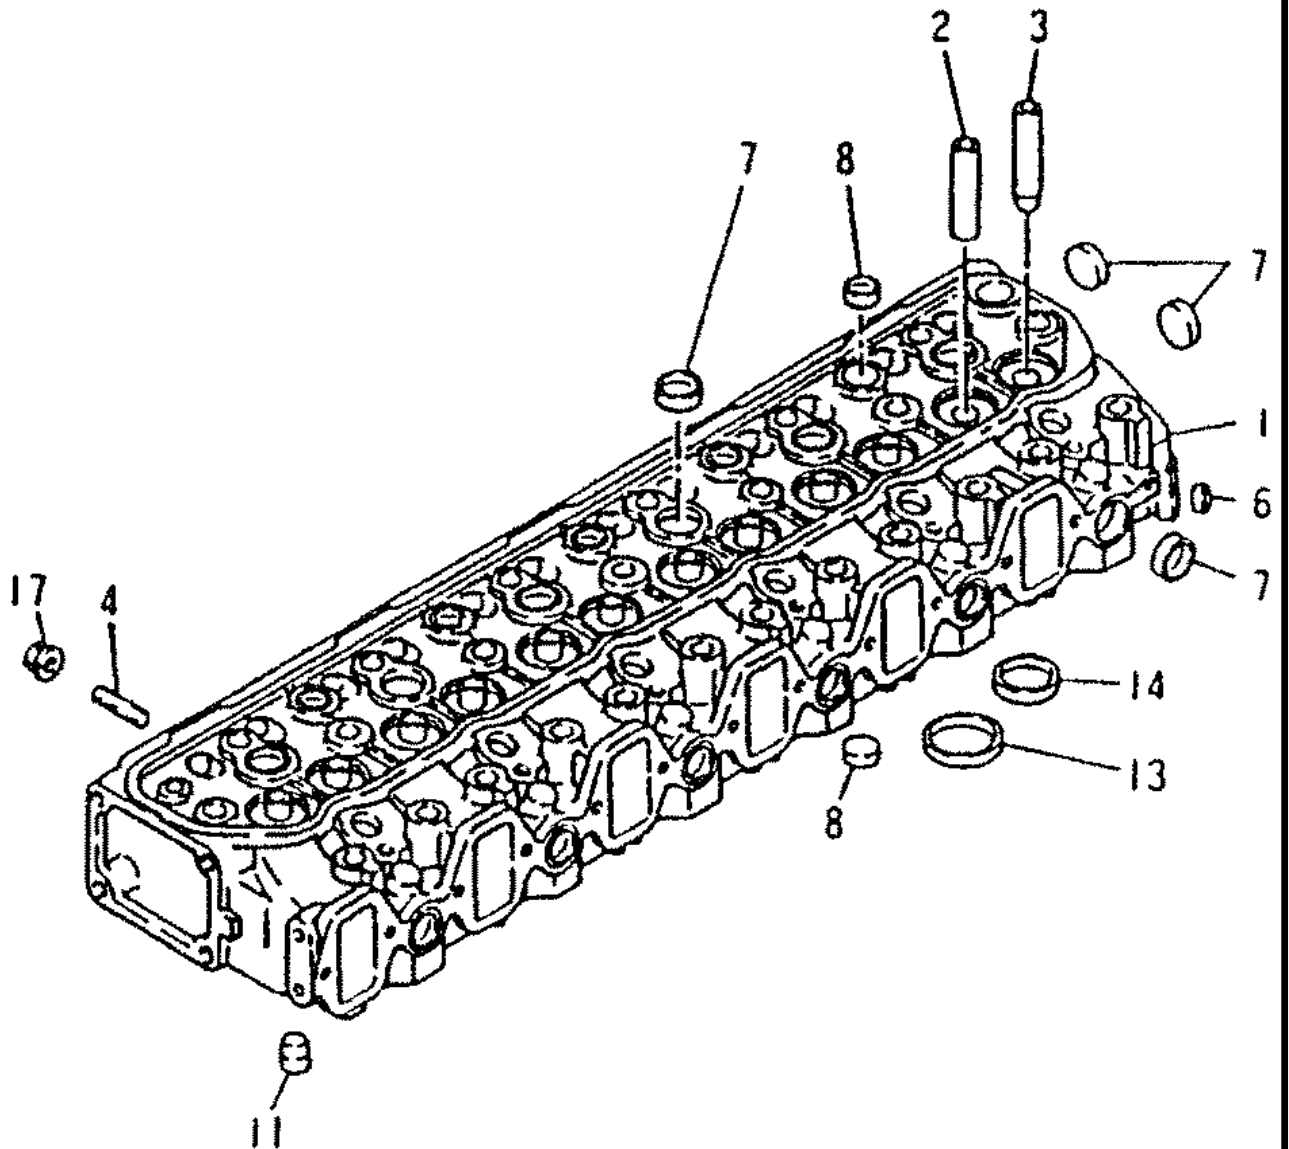

CYLINDER HEAD REPAIR KIT

450-810A

CYLINDER HEAD REPAIR KIT

REF FN	PART NUMBER	YR/SN	QTY DESCRIPTION
1-17	VAME999844		1 HEAD CYLINDER HEAD ASSY W/O CLOW
1	NSS		1 NOT SOLD SEPARAT HEAD.CYL
2	VAME031886		6 GUIDE GUIDE,VALVE INLET
3	VAME031888		6 GUIDE GUIDE,VALVE EXH
4	VAMH002174		12 STUD EXHUST MANIFOLD M10x33mm Long
6	VAMS666132		6 CAP CAP,SEALING 14
7	VAMS666138		14 CAP CAP,SEALING 28
8	VAMS666136		11 PLUG CAP,SEALING 22
11	VAME011012		1 GUIDE DIRECTOR
13	VAME011058		6 SEAT, VALVE INSERT,VALVE SEAT INLET
14	VAME029004		6 SEAT INSERT,VALVE SEAT EX11
17	VAMH004054		12 NUT NUT,FLANGE 10,FOR EX11 MANIF

6D31-T-MITSUBISHI DIESEL ENGINE