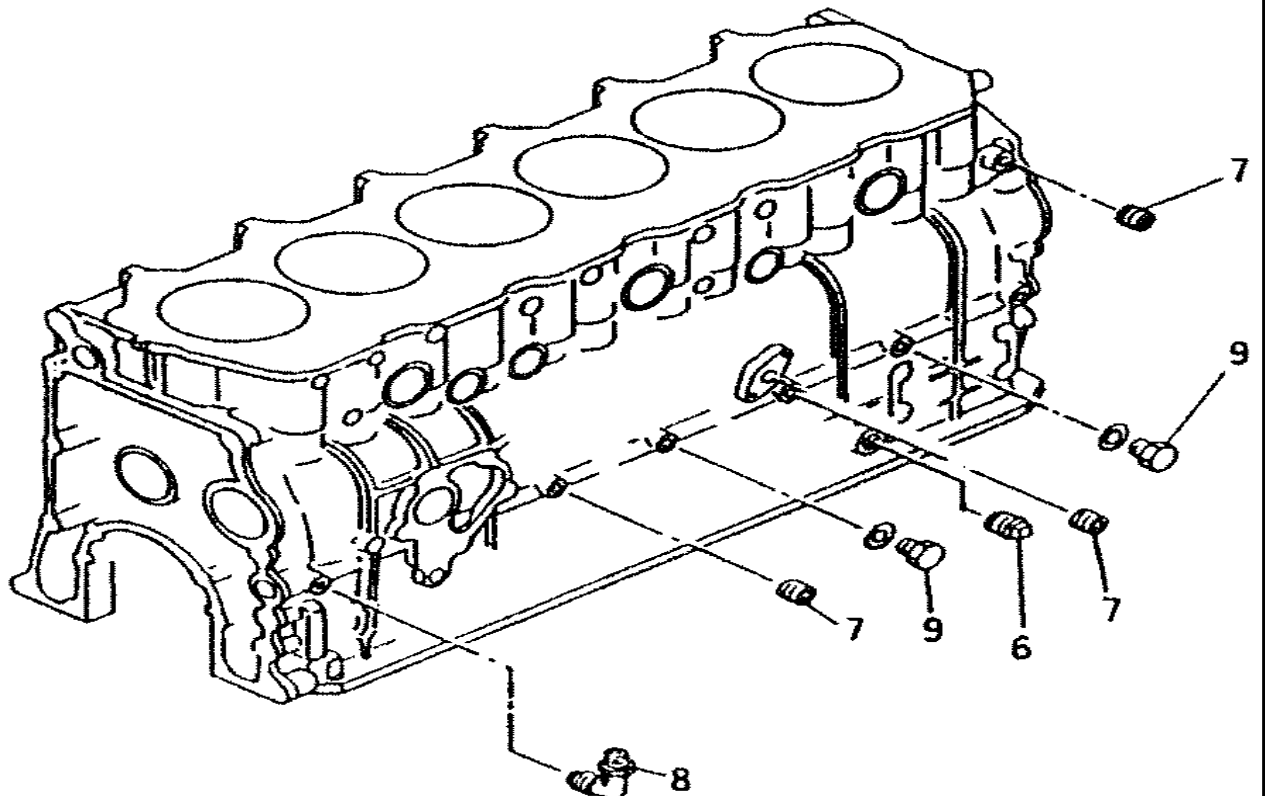

6D31-T-MITSUBISHI DIESEL ENGINE

01-019

p1

8/2016

ENGINE ATTACHING PARTS

020-460A

ENGINE ATTACHING PARTS

REF FN	PART NUMBER	YR/SN	QTY DESCRIPTION
1	{VAMH037720}		1 PLUG DRAIN PLUG,DRAIN 20
	VAMF660068		1 PACKING GASKET 20
6	VAMS666222		1 PLUG PLUG,TAPER PT3/8
7	VAMH037237		4 PLUG PLUG,TAPER PT1/8
8	VA3123353700		1 ELBOW ELBOW
9	VAME031088		2 PLUG PLUG
	VAMF660063		2 GASKET GASKET 10
21	VAMF665540		1 CAP CAP,SEALING 30