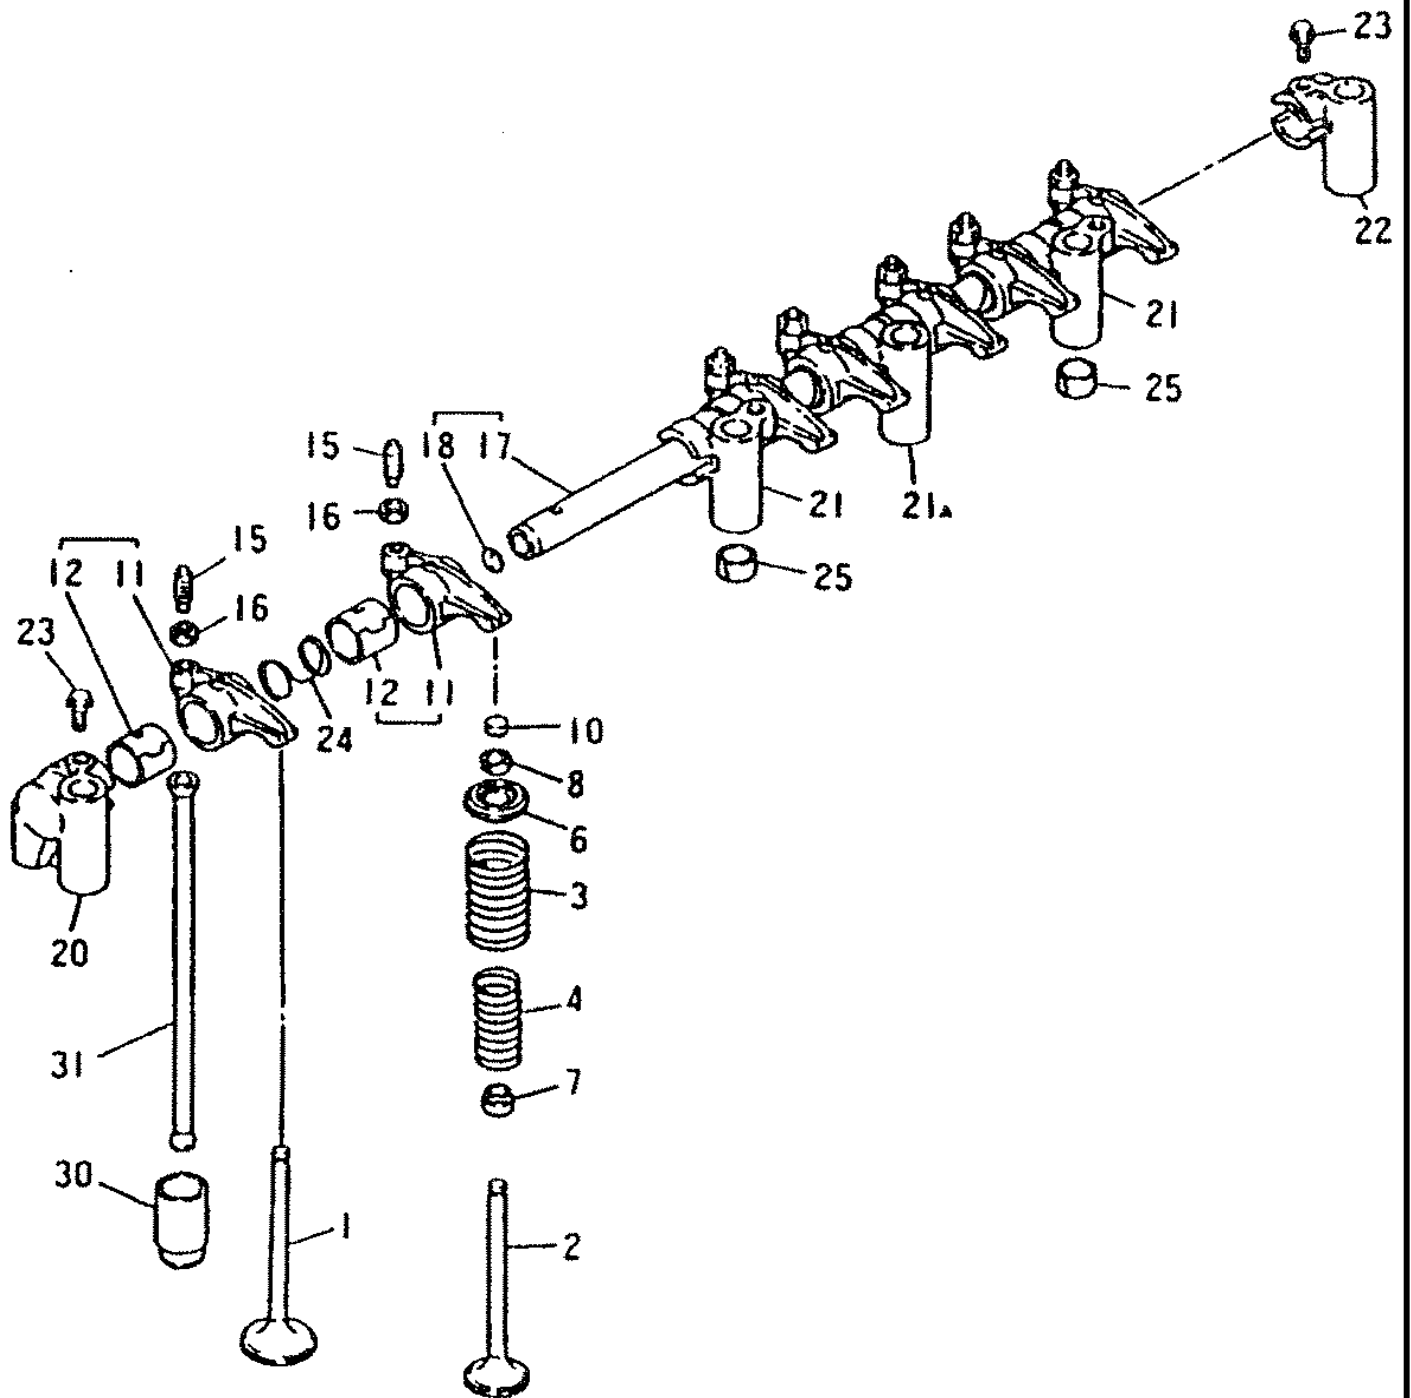

VALVE, GEAR TRAIN

020-400A

VALVE, GEAR TRAIN

REF FN	PART NUMBER	YR/SN	QTY DESCRIPTION
1	VAME011265		6 VALVE VALVE,INLET
2	VAME011266		6 VALVE VALVE,EXH
3	VAME029101		12 VALVE SPRING SPRING,VALVE OUTER
4	VAME029102		12 VALVE SPRING SPRING,VALVE INNER
6	VAME011268		12 RETAINER RETAINER,UPPER
7	{VAME024108}		12 STEM SEAL SEAL VALVE STEM
8	VAME011227		24 VALVE COTTER,VALVE
10	VAME020244		12 CAP CAP,VALVE
11-12	VAME011292		12 ROCKER ROCKER ASSY
11	NSS		12 NOT SOLD SEPARAT ROCKER
12	VAME011254		12 BUSHING BUSHING,ROCKER
15	VAMH001002		12 SCREW SCREW,ADJUSTING 8X32
16	VAMF430841		12 NUT NUT 8
17-18	VAME081513		1 ROCKER ARM ROCKER SHAFT ASSY
17	NSS		1 NOT SOLD SEPARAT SHAFT ROCKER
18	{VAMS666101}		2 PLUG, EXPANS PLUG,EXPANSION
20	VAME011257		1 BRACKET RRACKET,ROCKER SHAFT,FR
21	VAME011258		3 BRACKET RRACKET,ROCKER SHAFT,2,4,6
21A	VAME011259		2 BRACKET RRACKET,ROCKER SHAFT,3,5
22	VAME011260		1 BRACKET RRACKET,ROCKER SHAFT
23	VAMF140003		2 BOLT BOLT,FLANGE 6X12
24	VAME011261		6 SPRING SPRING.ROCKER SHAFT
25	VAMH007012		3 PIN PIN,SPG 17X10
30	VAME011249		12 TAPPET TAPPET
31	VAME011267		12 PUSH ROD PUSHROD

6D31-T-MITSUBISHI DIESEL ENGINE