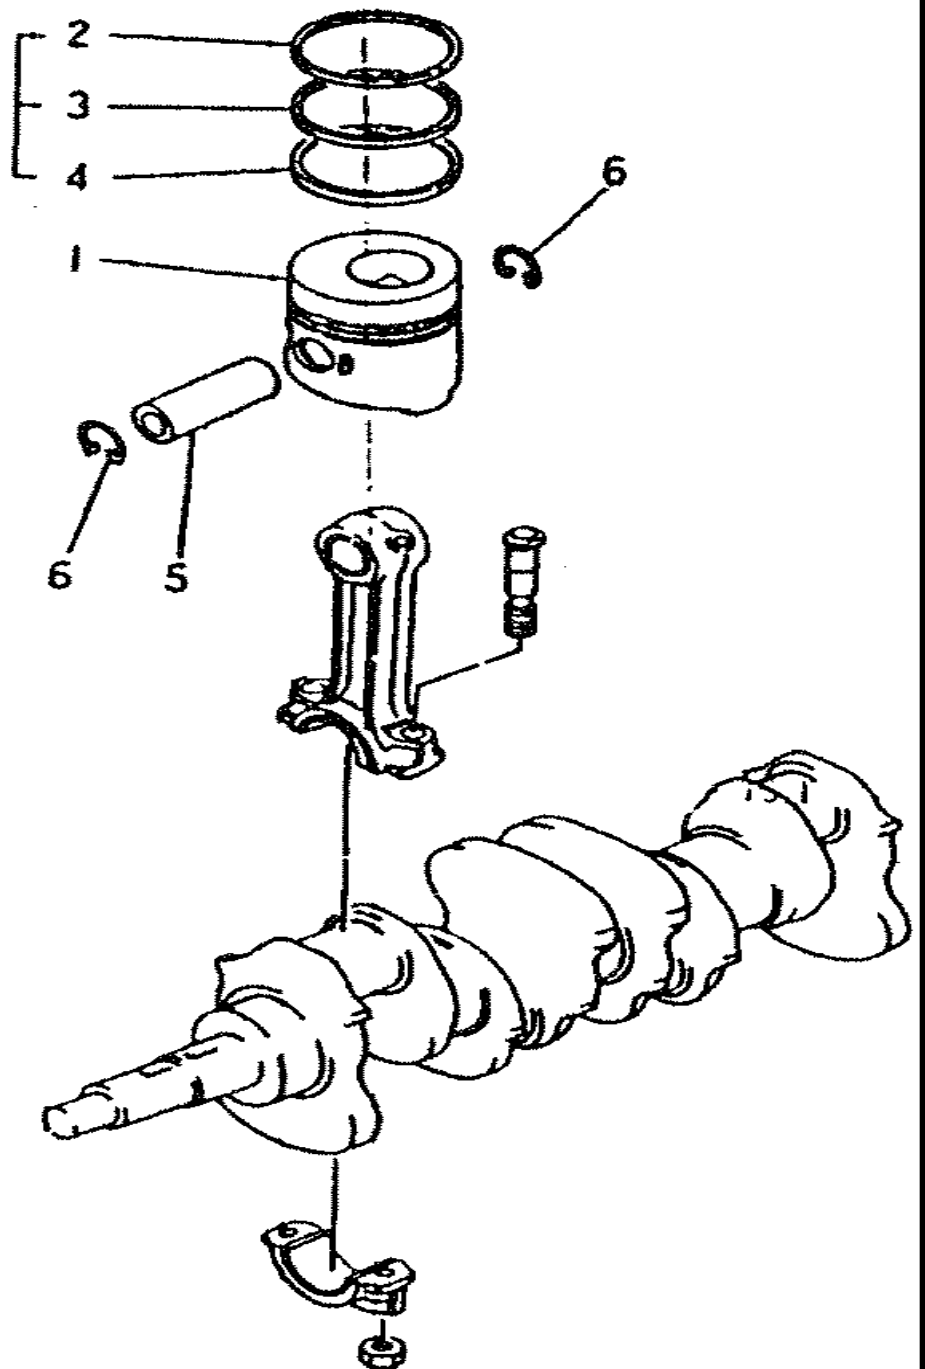

PISTON

020-250A

PISTON

REF FN	PART NUMBER	YR/SN	QTY DESCRIPTION
1	VAME012858		6 PISTON PISTON STD
1	VAME012859		AR PISTON PISTON,OS 0.25
1	VAME012860		AR PISTON PISTON,OS 0.50
1	VAME012861		AR PISTON PISTON,OS 0.75
1	{VAME012862}		AR MANIFOLD PISTON,OS 1.00
2-4	VAME999836		1 PISTON RINGS KIT PISTON RING SET,ONE MODEL STD
2-4	VAME999837		AR PISTON RING PISTON RING SET,OS 0.25
2-4	VAME999838		AR PISTON RING PISTON RING SET,OS 0.50
2-4	{VAME999839}		AR PISTON RING SET,OS 0.75
2-4	{VAME999840}		AR RING SET,PISTON PISTON RING SET,OS 1.00
2	NSS		6 NOT SOLD SEPARAT RING,COMPRESSION NO.1 STD
3	NSS		6 NOT SOLD SEPARAT RING,COMPRESSION NO.2 STD
4	NSS		6 NOT SOLD SEPARAT RING,OIL STD
5	VAME012009		6 PISTON PIN PIN,PISTON
6	VAME012061		12 SNAP RING RING,SNAP

6D31-T-MITSUBISHI DIESEL ENGINE