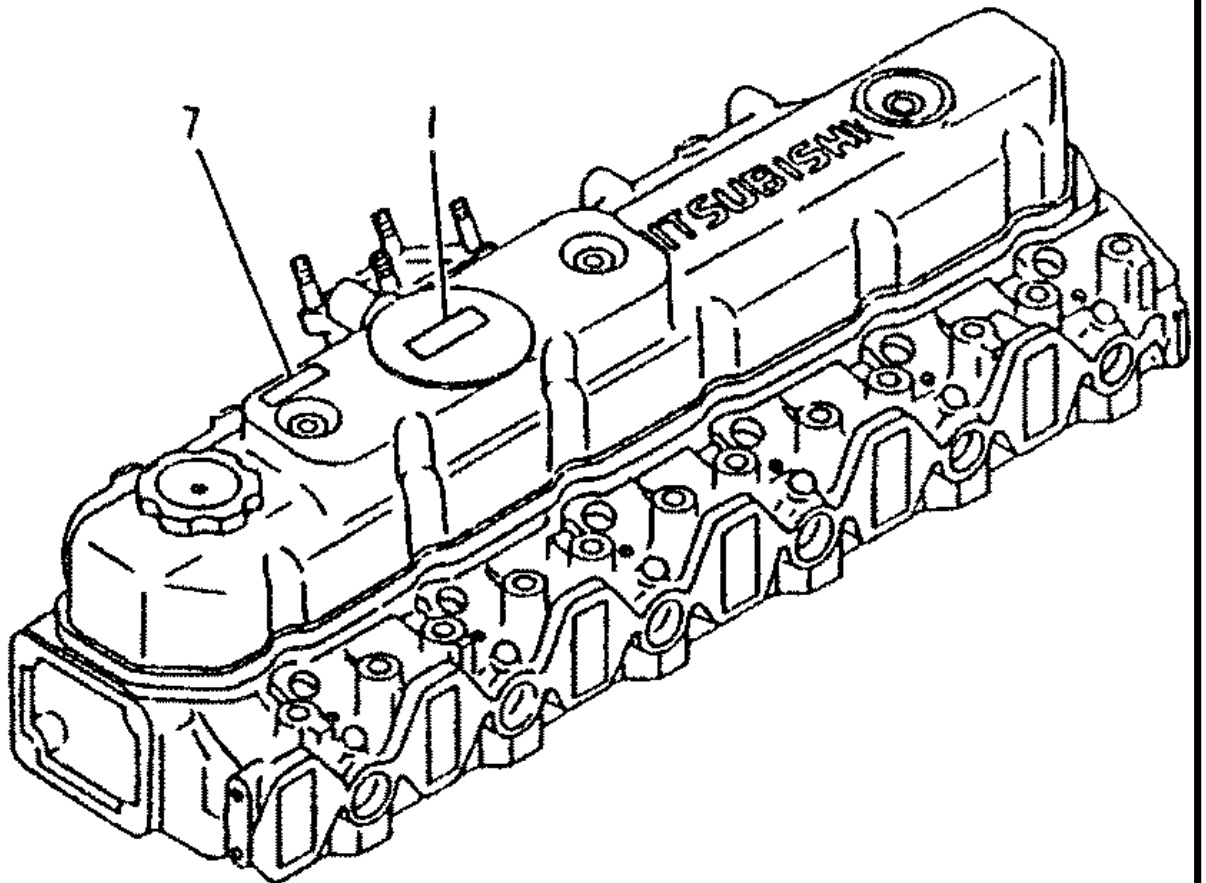

06-001

p1

8/2016

NAME-PLATE

390-700A

NAME-PLATE

REF FN	PART NUMBER	YR/SN	QTY DESCRIPTION
1	VAME038917		1 WARNING SIGN PLATE,CAUTION
7	VAME057422		1 PLATE PLATE.CAUTION,OIL

6D31-T-MITSUBISHI DIESEL ENGINE