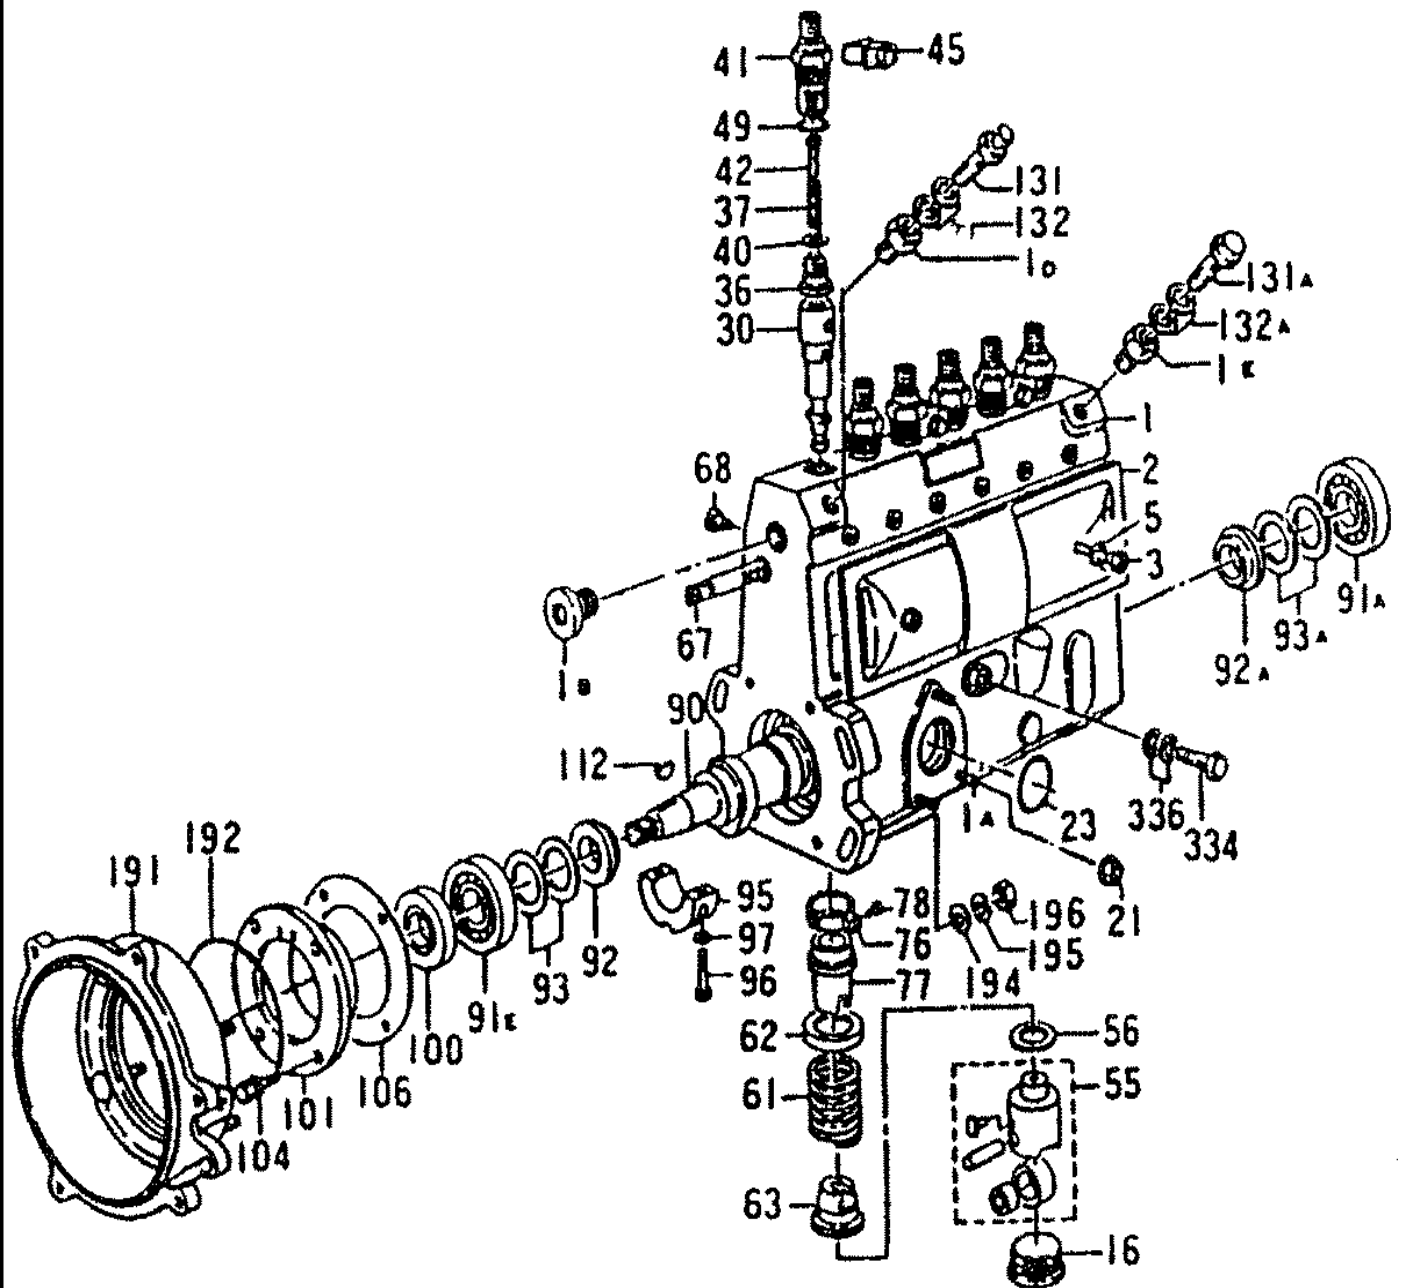

INJECTION PUMP (INNER PARTS)

040-131A

INJECTION PUMP (INNER PARTS)

REF FN	PART NUMBER	YR/SN	QTY DESCRIPTION
1-336	NSS		1 NOT SOLD SEPARAT INJECTION PUMP ASSY A TYPE
1	{VAME722463}		1 HOUSING HOUSING,PUMP
1A	{VAME705277}		3 STUD
1B	{VAME704235}		1 PLUG
1D	VAME704003		1 ADAPTER ADAPTER
1E	VAME704380		1 VALVE ADAPTER
2	VAME704318		1 COVER COVER
3	VAME704005		2 SCREW SCREW
5	VAME705151		2 GASKET GASKET
16	VAME704223		6 PLUG PLUG
21	VAME704489		3 NUT HUT
23	VAME705152		1 O-RING O-RIHG
30	VAME704285		6 PLUNGER PLUNGER ASSY
36	VAME704286		6 VALVE VALVE,DELIVERY
37	VAME704105		6 SPRING SPRING,DELIVERY/V
40	VAME704237		6 GASKET GASKET
41	VAME704287		6 HOLDER HOLDER DELIVERY / V
42	VAME704288		6 STOP STOPPER
45	VAME704013		3 LOCKING PLATE PLATE
49	VAME705358		6 O-RING O-RING
55	VAME704289		6 RING TAPPET ASSY
56	VAME705155		AR SHIM SHIM, T=0.30
56	VAME705156		AR SHIM SHIM,T=0.40
56	VAME705157		AR SHIM SHIM,T=0.50
56	VAME705158		AR SHIM SHIM,T=0.60
56	VAME705159		AR SHIM SHIM,T=0.70
56	VAME705160		AR SHIM SHIM,T=0.80
56	VAME705161		AR SHIM SHIM,T=0.90
56	VAME705162		AR SHIM SHIM,T=1.00
56	VAME705163		AR SHIM SHIM,T=1.10
56	VAME705164		AR SHIM SHIM,T=1.20
56	VAME705165		AR SHIM SHIM,T=1.30

6D31-T-MITSUBISHI DIESEL ENGINE