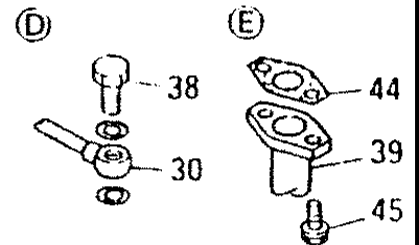

OIL LINE

030-280A

OIL LINE

REF FN	PART NUMBER	YR/SN	QTY DESCRIPTION
1	VAME018182		1 PIPE PIPE.OIL I/P
2	VAMH037279		1 BOLT BOLT,EYE
	VAMF660063		2 GASKET GASKET 10
30	VAME088315		1 PIPE PIPE,OIL TURBO INLET
32	{VA3003638302}		2 CLAMP CLAMP
33A	VAME920041		2 SPACER SPACER L=17
34	VAMF140229		2 BOLT BOLT,FLANGE 8X30
38	VAMF650102		1 SCREW BOLT,EYE
	VAMF660063		2 GASKET GASKET 10
39	VAME088283		1 PIPE PIPE,OIL TURBO OUTLET
44	VAME014559		2 GASKET GASKET
45	VAMH000999		2 BOLT BOLT,FLANGE 6X12
46	VAMF140223		2 BOLT BOLT,FLANGE 8X16
47	VAME014532		1 GASKET GASKET

6D31-T-MITSUBISHI DIESEL ENGINE