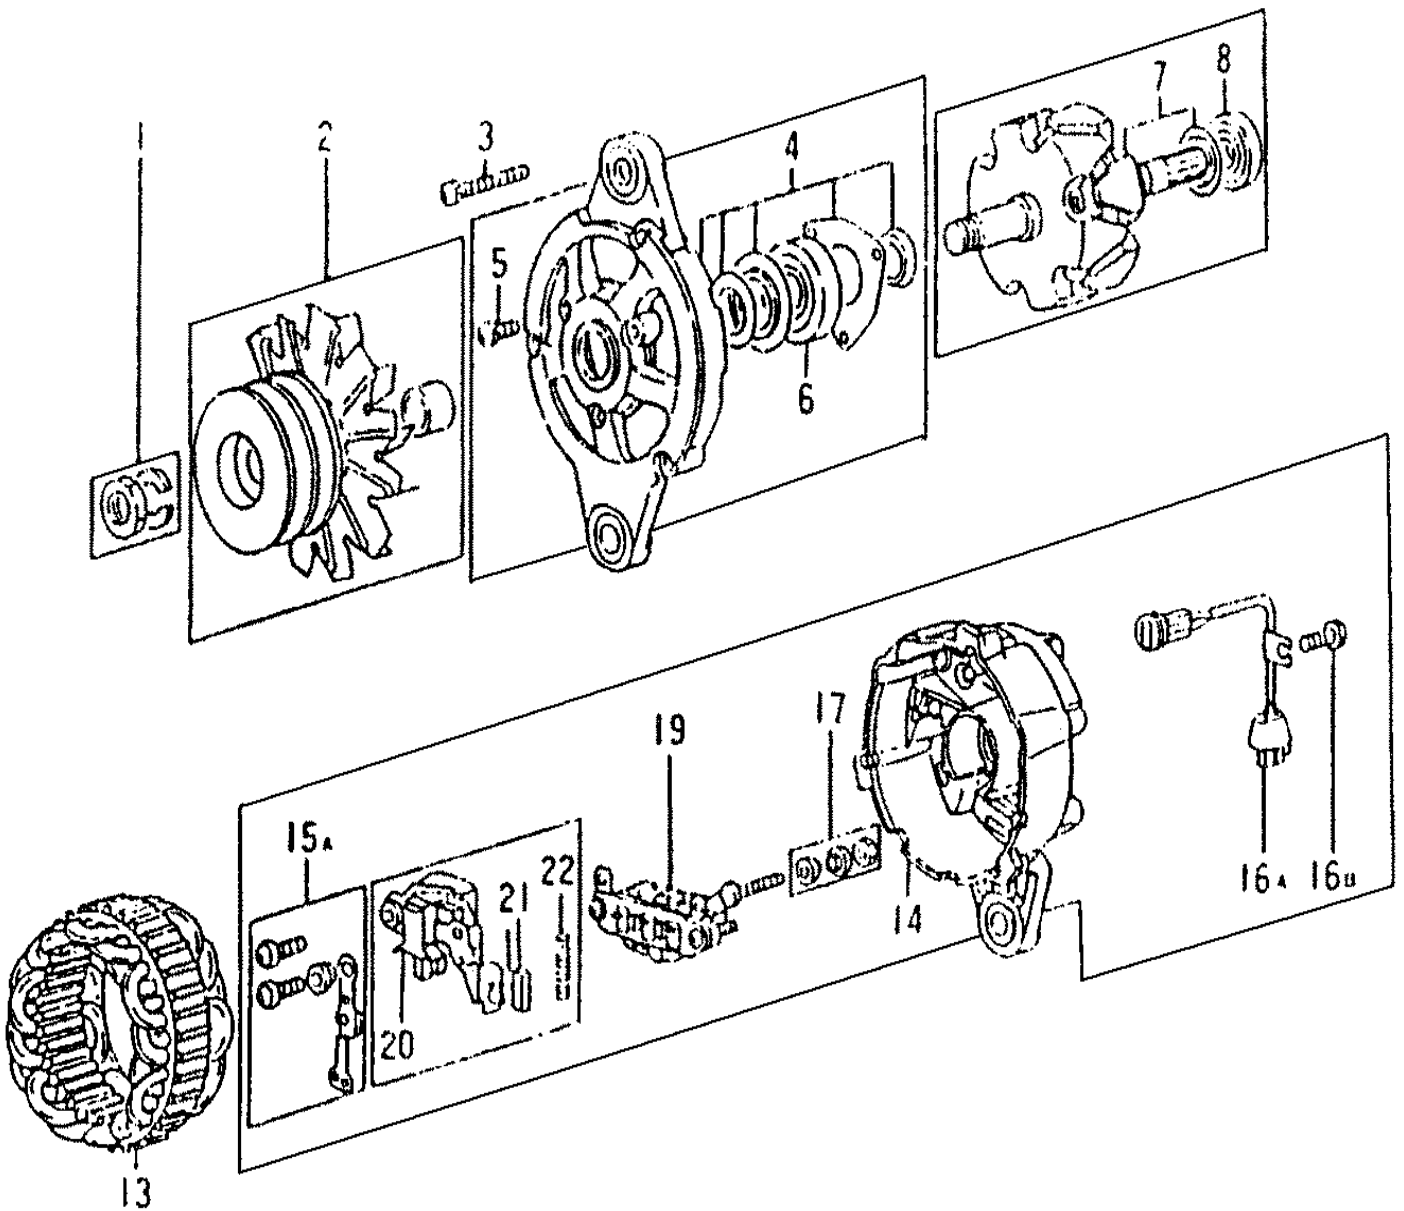

ALTERNATOR (INNER PARTS)

050-1310

ALTERNATOR (INNER PARTS)

REF FN	PART NUMBER	YR/SN	QTY DESCRIPTION
1-22	VAME087508		1 ALTERNATOR ALTERNATOR ASSY,MEC 24V- 30A
1	VAME700588		1 NUT NUT SET
2	VAME700882		1 PLATE PULLEY, AX2
3	{VAME700590}		1 SCREW SET SEREW, SET
4-6	VAME700633		1 PANEL BRACKET, ASSY.IR
4	NSS		1 NOT SOLD SEPARAT BRACKET.FR
5	{VAMM502367}		1 SCREW SCREW, SET
6	VAME700535		1 BEARING BEARING,FR
7-8	VAME700606		1 ROTOR ROTOR ASSY
7	NSS		1 NOT SOLD SEPARAT ROTOR
8	VAME700746		1 BALL BEARING BEARING,RE
13	VAME700607		1 STATOR STATOR
14-22	VAME700766		1 U-BRACKET BRACKET ASSY,RE
14	NSS		1 NOT SOLD SEPARAT BRACKET,RE
15A	VAME700596		1 TERMINAL TERMINAL SET
16A	VAME700639		1 HYD CONNECTOR CONNECTOR ASSY
168	{VAME700154}		1 BOLT BOLT
17	VAME700821		1 NUT NUT SET
19	VAME700767		1 RECTIFIER RECTIFIER ASSY
20-22	VAME700635		1 REGULATOR REGULATOR ASSY
20	NSS		1 NOT SOLD SEPARAT REGULATOR
21	VAMM502377		2 BRUSH BRUSH
22	{VAMM502378}		2 SPRING SPRING, BRUSH

6D31-T-MITSUBISHI DIESEL ENGINE