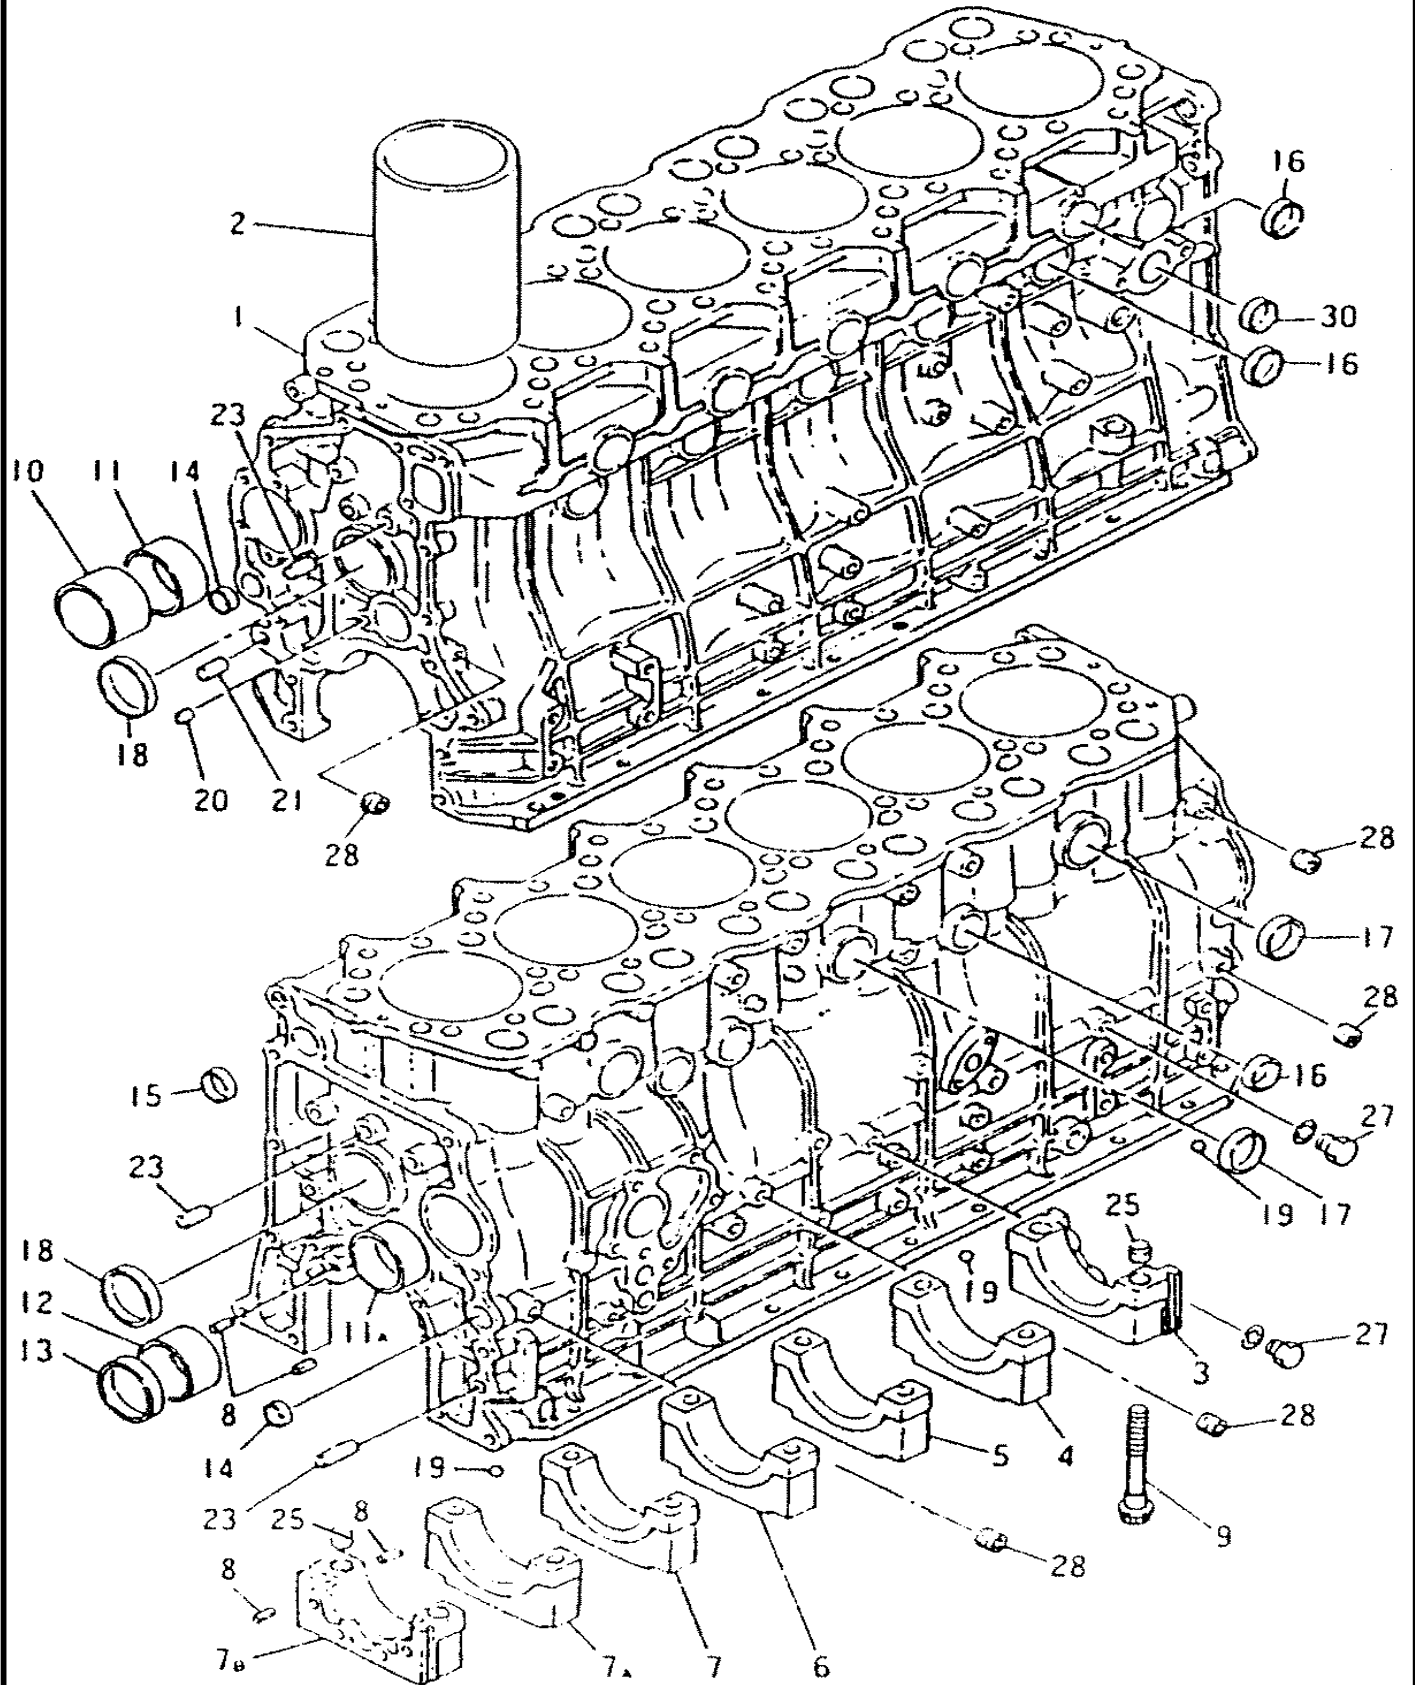

CYLINDER BLOCK REPAIR KIT

450-800A

CYLINDER BLOCK REPAIR KIT

REF FN	PART NUMBER	YR/SN	QTY DESCRIPTION
1-30	{VAME999886}		1 CRANK CASE ASSY CRANKCASE ASSY 6D31.31T
1	NSS		1 NOT SOLD SEPARAT CRANKCASE
2	VAME011626		6 SLEEVE CYLINDER SLEEVE,CYL STD
3	NSS		1 NOT SOLD SEPARAT CAP.BRG HO.1
4	NSS		1 NOT SOLD SEPARAT CAP.BRG HO.2
5	NSS		1 NOT SOLD SEPARAT CAP.BRG NO.3
6	NSS		1 NOT SOLD SEPARAT CAP.BRG NO.4
7	NSS		1 NOT SOLD SEPARAT CAP.BRG NO.5
7A	NSS		1 NOT SOLD SEPARAT CAP.BRG NO.6
7B	NSS		1 NOT SOLD SEPARAT CAP.BRG NO.7
8	VAMH012041		6 PIN PIN,SPG 1X10
9	VAME011519		14 SCREW BOLT 14X102
10	VAME029225		1 BUSHING BUSHING,CAMSHAFT NO.1
11	VAME011593		1 BUSHING BUSHING,CAMSHAFT NO.2
11A	VAME081526		1 BEARING LINER SCREW BUSHING,CAMSHAFT NO.3
12	VAME011594		1 BUSHING BUSHING,CAMSHAFT NO.4
13	VAMH037751		1 CAP CAP,SEALING 57
14	VAMS666136		2 PLUG CAP,SEALING 22
15	VAMS666138		1 CAP CAP,SEALING 28
16	VAMS666140		12 PLUG CAP,SEALING 35
17	VAMD000427		3 PLUG CAP,SEALING 10
18	VAMH037754		2 CAP CAP,SEALING 50
19	VAMF540011		4 BALL BALL,STEEL
20	VAME029046		1 PLUG PLUG
21	VAMF472406		1 PIN PIN,DOWEL 12,FOR FR
23	VAMH007010		3 PIN PIN,DOWEL 12,FOR RE
25	VAME011618		4 PIN PIN,DOWEL,FOR BRG CAP
27	VAME031088		2 PLUG SCREW,SET
	VAMF660063		2 GASKET GASKET 10
28	VAMH037237		5 PLUG PLUG,TAPER
30	VAMF665540		1 CAP CAP,SEALING 30

6D31-T-MITSUBISHI DIESEL ENGINE