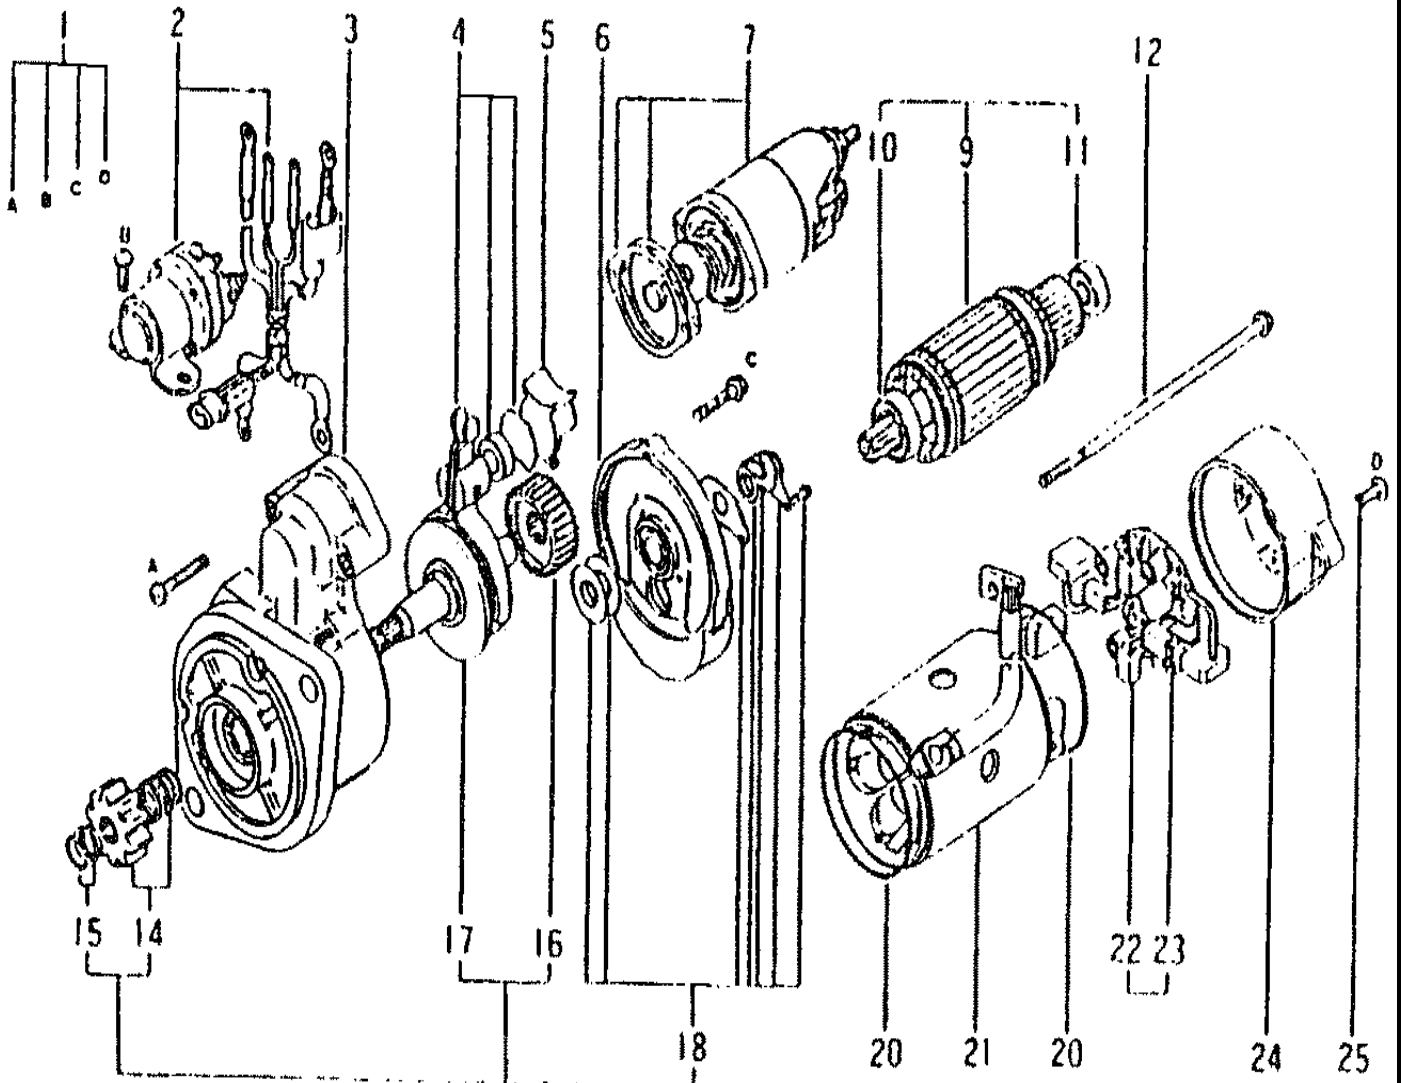

STARTER (INNER PARTS), P/N ME037507

050-111A

STARTER (INNER PARTS), P/N ME037507

REF FN	PART NUMBER	YR/SN	QTY DESCRIPTION
1-25	VAME087507		1 STARTER MOTOR STARTER ASSY 24V-5KW
1	{VAME700860}		1 SET SCREW SCREW SET
2	VAME700895		1 SWITCH SWITCH ASSY
3	{VAME700851}		1 BRACKET BRACKET ASSY.FR
4	VAME700234		1 LEVER LEVER ASSY
5	{VAME700033}		1 PACKING PACKING
6	{VAME700852}		1 BRACKET ASSY.CTR
7	VAME700853		1 SWITCH SWITCH ASSY
9-11	VAME700854		1 ARMATURE ARMATURE ASSY
9	NSS		1 NOT SOLD SEPARAT ARMATURE
10	VAME700117		1 BEARING BEARING,CTR
11	VAME700118		1 BALL BEARING BEARING,RE
12	VAME700036		1 BOLT BOLT SET
14-10	VAME700855		1 SHAFT CLUTCH SET SHAFT ASSY
14-15	VAME700856		1 SET OF PINIONS PINION SET
14	NSS		1 NOT SOLD SEPARAT PINION
15	VAME700124		1 STOP STOPPER SET
16-17	VAME700120		1 GEAR SET GEAR SET
16	{VAME700122}		1 GEAR GEAR
17	VAME700121		1 SHAFT PINION SHAFT ASSY
18	{VAME700045}		1 COVER SET COVER SET
20	VAME700130		2 PACKING PACKING
21	VAME700896		1 YOKE YOKE ASSY
22-23	VAME700858		1 HOLDER, INJECTOR NOZ BRUSH HOLDER ASSY
22	NSS		1 NOT SOLD SEPARAT HOLDER,BRUSH
23	{VAMD611025}		4 SPRING,BRUSH
24	VAME700129		1 U-BRACKET BRACKET,RE
25	VAME700026		2 SEAL RETAINER RING,RUBBER

6D31-T-MITSUBISHI DIESEL ENGINE