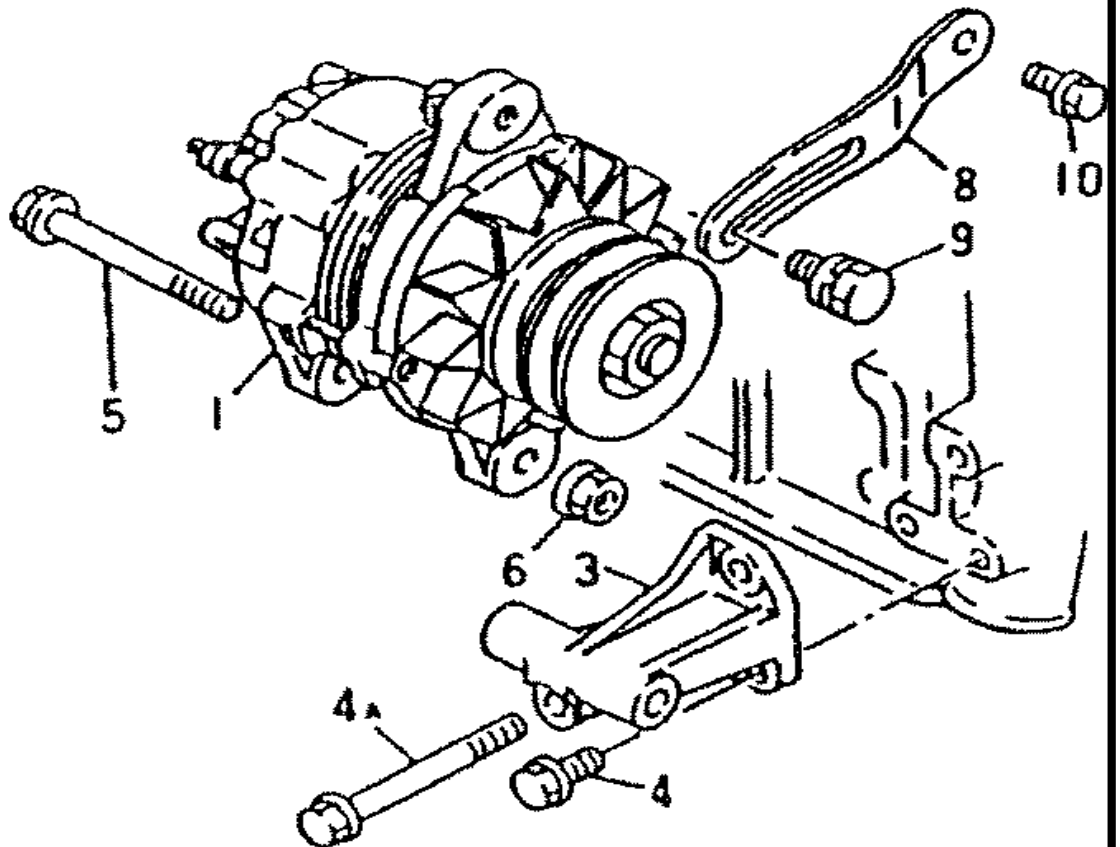

ALTERNATOR GENERAL

050-130A

ALTERNATOR GENERAL

REF FN	PART NUMBER	YR/SN	QTY DESCRIPTION
1	VAME087508		1 ALTERNATOR ALTERNATOR ASSY.MEC 24V- 30A
3	VAME088247		1 BRACKET BRACKET,ALTERNATOR
4	VAMH000726		2 BOLT BOLT,FLANGE 10X22
4A	VAMH000732		1 SCREW BOLT,FLANGE 10X95
5	VAMH000703		1 BOLT BOLT,FLANGE 12X125
6	VAMF434106		1 NUT NUT,FLANGE 12
8	VAME018077		1 ADJUSTING PLATE PLATE,ADJUSTING
9	VAMH000372		1 SCREW BOLT.W/WSR 12X30
10	VAMH000713		1 BOLT BOLT,FLANGE 10X20

6D31-T-MITSUBISHI DIESEL ENGINE