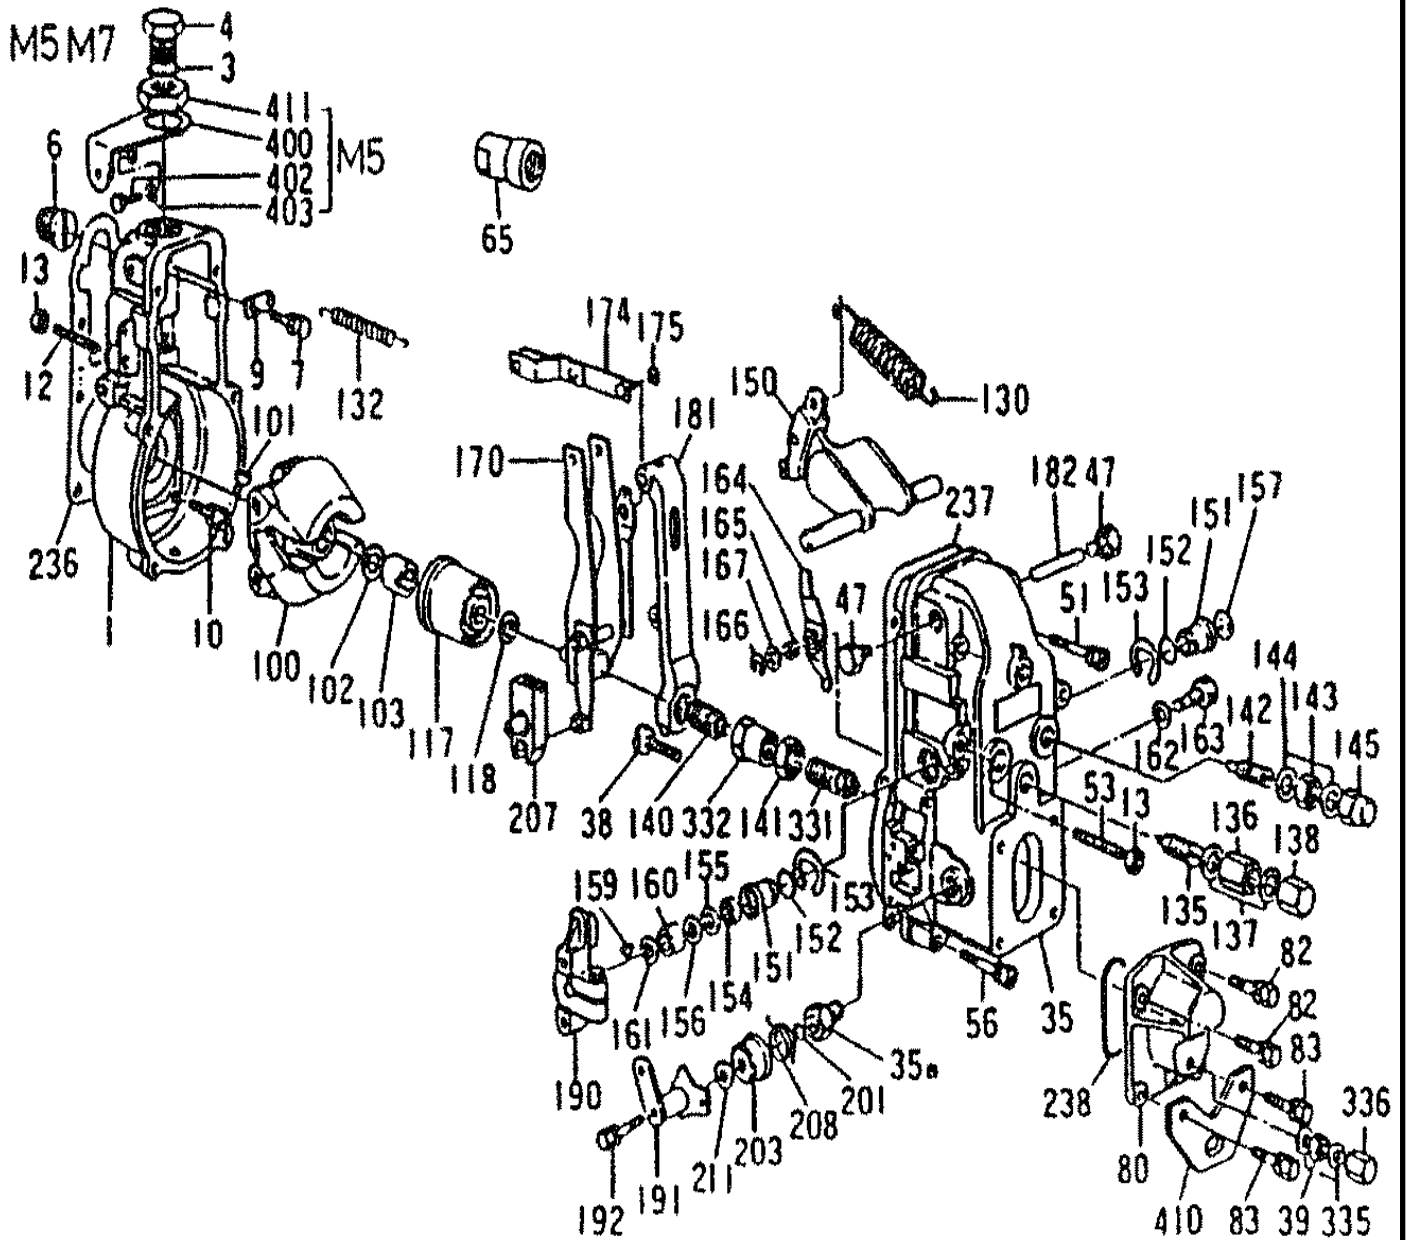

GOVERNOR (INNER PARTS)

040-132A

GOVERNOR (INNER PARTS)

REF FN	PART NUMBER	YR/SN	QTY DESCRIPTION
410	{VAME088153}		1 BRACKET
411	{VAME723176}		1 NUT, FOR M5 ONLY

6D31-T-MITSUBISHI DIESEL ENGINE