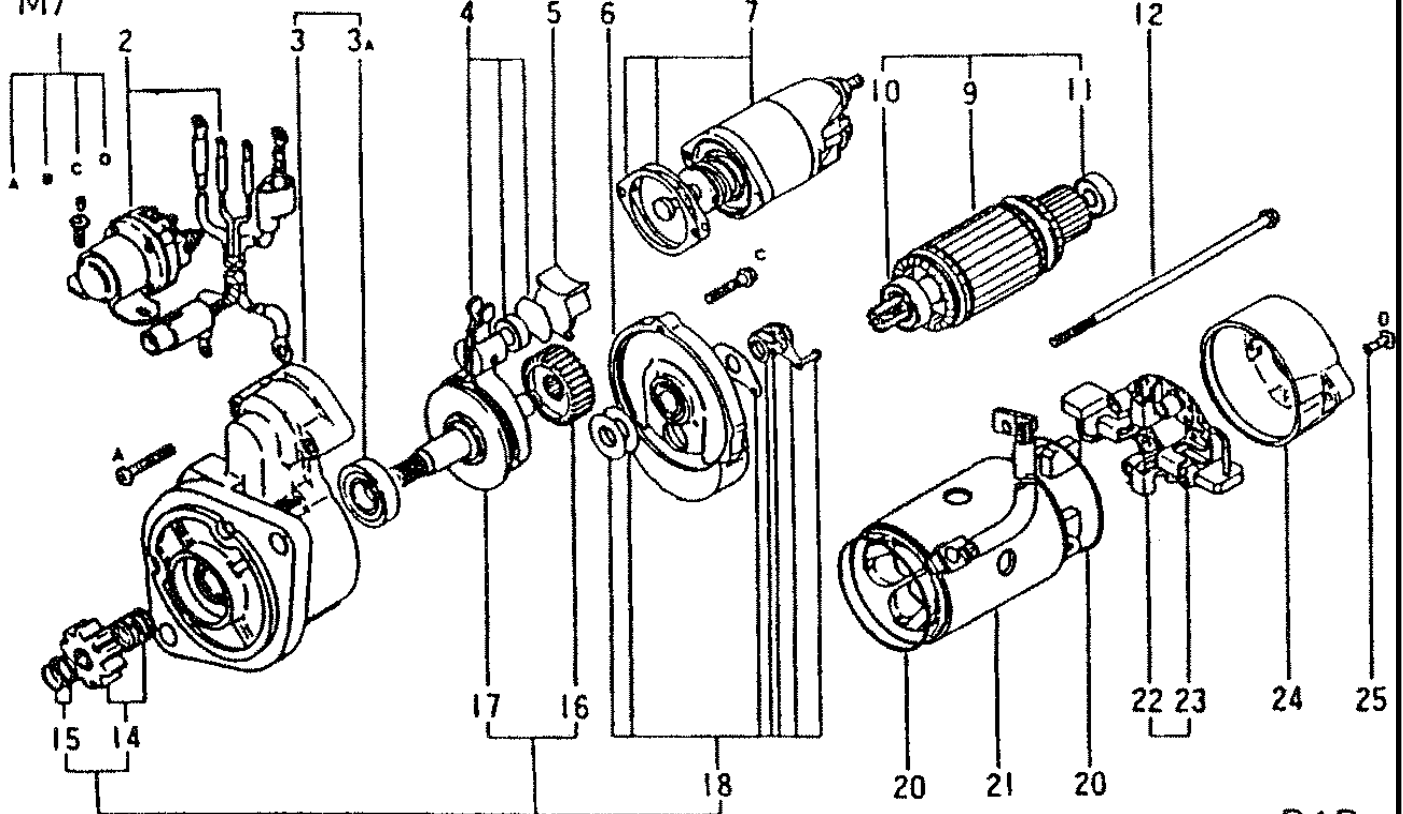

DAB

STARTER (INNER PARTS), P/N ME087590

REF FN	PART NUMBER	YR/SN	QTY DESCRIPTION
1-25	VAME087590		1 STARTER MOTOR 24V, 5kW STARTER ASSY 24V-5KW, FOR M6 ONLY
	VAM002T78381R		1 REMAN-STARTER 6D31-T - Mitsubishi Diesel Engine, Reman For New P/N VAME087590, N.A. Only
	VAM002T78381C		CORE-STARTER Return Number, For N.A. Only
	VAME087589		1 STARTER MOTOR STARTER ASSY 24V-5KW, FOR M7 ONLY
1	{VAME700860}		1 SET SCREW SCREW SET
2	VAME700895		1 SWITCH SWITCH ASSY, FOR M7 ONLY
2	VAME701093		1 RELAY SWITCH ASSY, FOR M6 ONLY
3-3A	{VAME701091}		1 BRACKET ASSY, FOR M6 ONLY
3-3A	{VAME701099}		1 BRACKET ASSY, FOR M7 ONLY
3	NSS		1 NOT SOLD SEPARAT BRACKET .FR
3A	VAME701024		1 BEARING SLEEVE BEARING SET
4	VAME700234		1 LEVER LEVER ASSY
5	{VAME700033}		1 PACKING PACKING
6	{VAME700988}		1 BRACKET BRACKET ASSY.CTR
7	VAME700853		1 SWITCH SWITCH ASSY
9-11	VAME700854		1 ARMATURE ARMATURE ASSY
9	NSS		1 NOT SOLD SEPARAT ARMATURE
10	VAME700117		1 BEARING BEARING,CTR
11	VAME700118		1 BALL BEARING BEARING,RE
12	VAME700036		1 BOLT BOLT SET
14-18	VAME701092		1 CLUTCH CLUTCH SET SHAFT ASSY
14-15	VAME700856		1 SET OF PINIONS PINION SET
14	NSS		1 NOT SOLD SEPARAT PINION
15	VAME700124		1 STOP STOPPER SET
16-17	VAME700971		1 GEAR SET GEAR SET
16	{VAME700122}		1 GEAR GEAR
17	VAME700972		1 SET OF PINIONS PINION SHAFT ASSY
18	{VAME700993}		1 COVER COVER SET
20	VAME700130		2 PACKING PACKING
21	VAME700992		1 YOKE YOKE ASSY