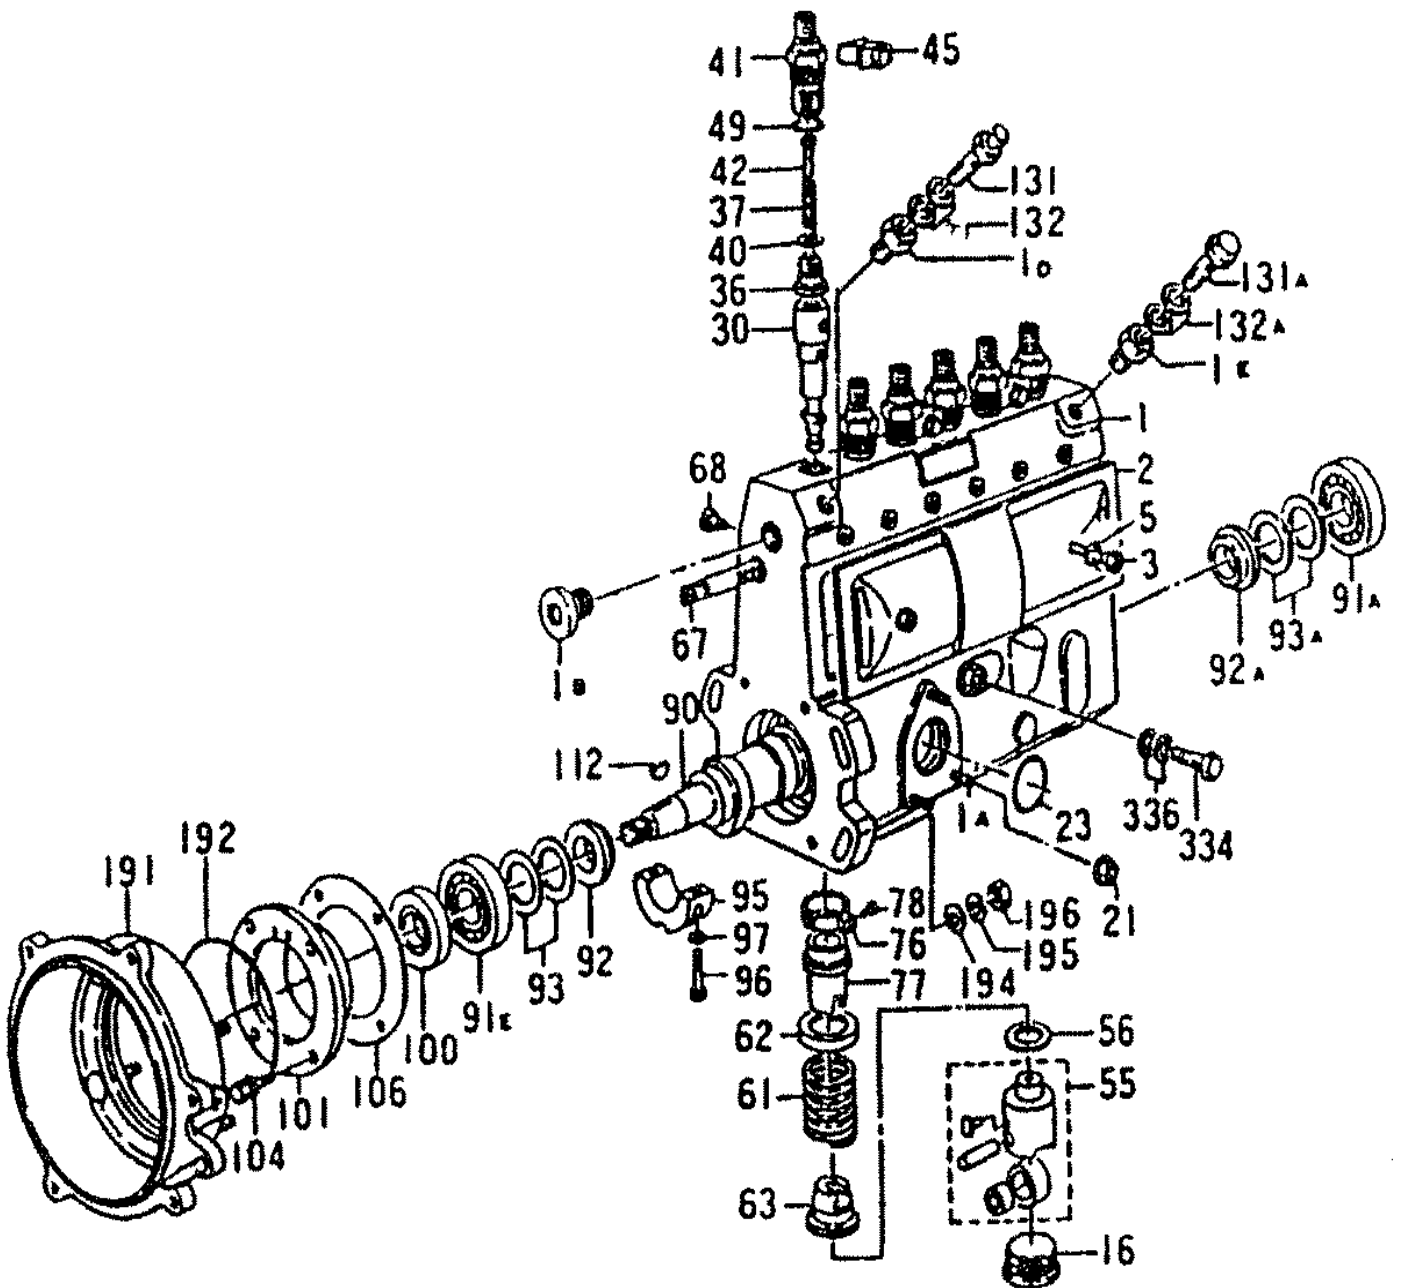

INJECTION PUMP (INNER PARTS)

040-131A

INJECTION PUMP (INNER PARTS)

REF FN	PART NUMBER	YR/SN	QTY DESCRIPTION
191	VAME723443		1 BRACKET BRACKET
192	VAME705219		1 O-RING O-RING
194	VAME705332		4 WASHER WASHER
195	{VAME705221}		4 WASHER,SPG
196	{VAME717958}		4 NUT
334	VAME705223		1 BOLT BOLT,EYE
336	VA0375124001		2 GASKET GASKET

6D31-T-MITSUBISHI DIESEL ENGINE