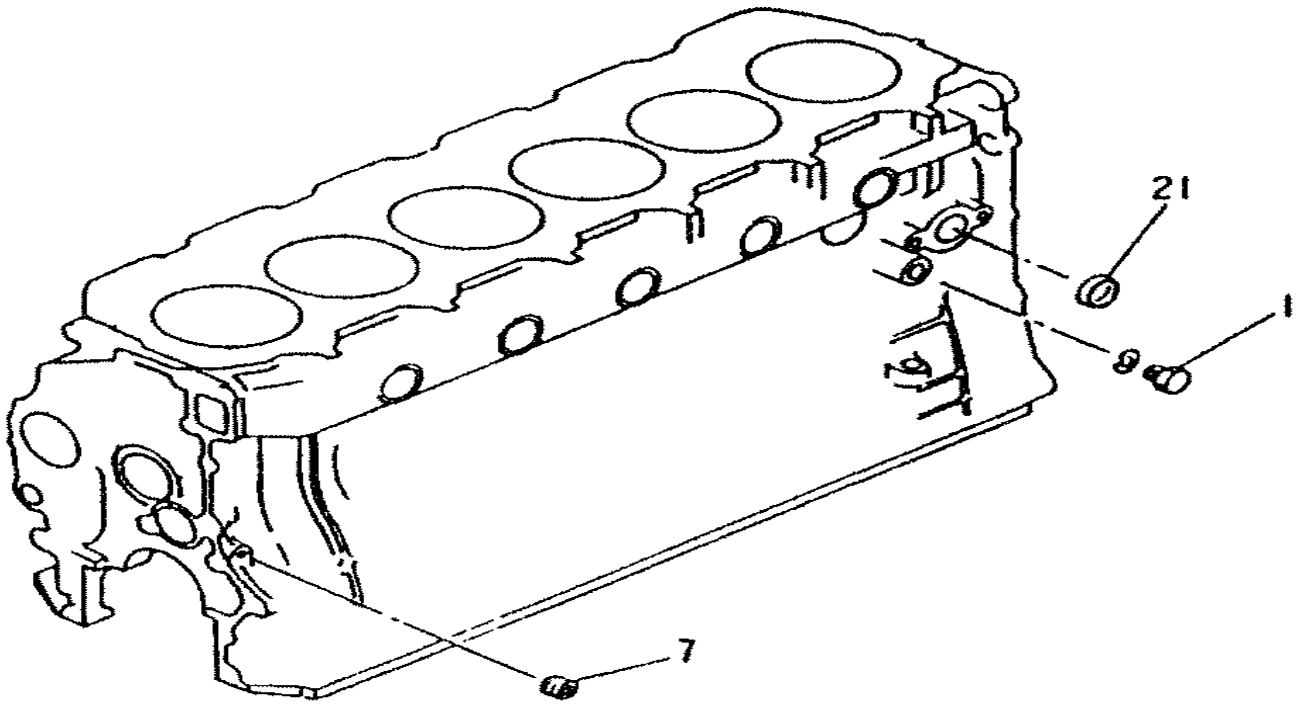

6D31-T-MITSUBISHI DIESEL ENGINE

01-019

p1

8/2016

ENGINE ATTACHING PARTS

020-460A

ENGINE ATTACHING PARTS

REF FN	PART NUMBER	YR/SN	QTY DESCRIPTION
1	{VAMH037720}		1 PLUG DRAIN PLUG,DRAIN 20
	VAMF660068		1 PACKING GASKET 20
6	VAMS666222		1 PLUG PLUG,TAPER PT3/8
7	VAMH037237		4 PLUG PLUG,TAPER PT1/8
8	VA3123353700		1 ELBOW ELBOW
9	VAME031088		2 PLUG PLUG
	VAMF660063		2 GASKET GASKET 10
21	VAMF665540		1 CAP CAP,SEALING 30