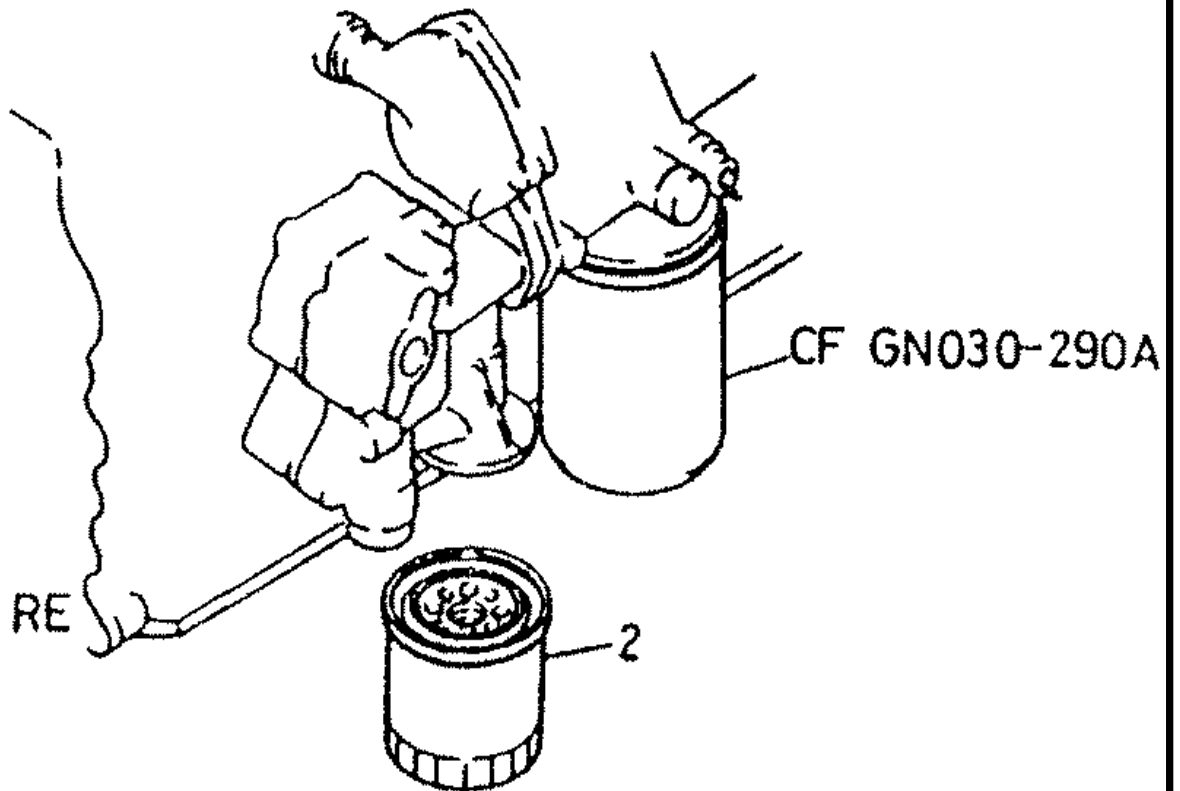

OIL PUMP & GEAR TRAIN

REF FN	PART NUMBER	YR/SN	QTY DESCRIPTION
1-17	VAME084586		1 ENGINE OIL PUMP OIL PUMP ASSY
1	{VAME084589}		1 CASE & ROTER KIT OIL PUMP CASE ASSY
2	{VAMF540014}		1 BALL BALL
3	VAME034013		1 SPRING SPRING
3A	{VAME034014}		1 SEAT SEAT,SPG
4	{VAMF522205}		1 RING SNAP 14 RING,SNAP 14
5	VAME084588		1 COVER ASSY OIL PUMP COVER ASSY
10	VAME084547		1 DRIVEN GEAR GEAR,DRIVEN
11	VAME084507		1 GASKET GASKET
12	VAMF140231		2 BOLT BOLT,FLANGE 8X35
15	VAME014471		1 VALVE RELIEF VALVE ASSY
17	VAMF660071		1 PACKING GASKET 27
25	VAME084519		1 GASKET GASKET,OIL PUMP
26A	VAMF140241		5 BOLT BOLT,FLANGE 8X80
26A	VAMF140245		1 BOLT BOLT,FLANGE 8X100
29	VAMH035015		2 O-RING 0-RING

6D31-T-MITSUBISHI DIESEL ENGINE

OIL FILTER

030-230A