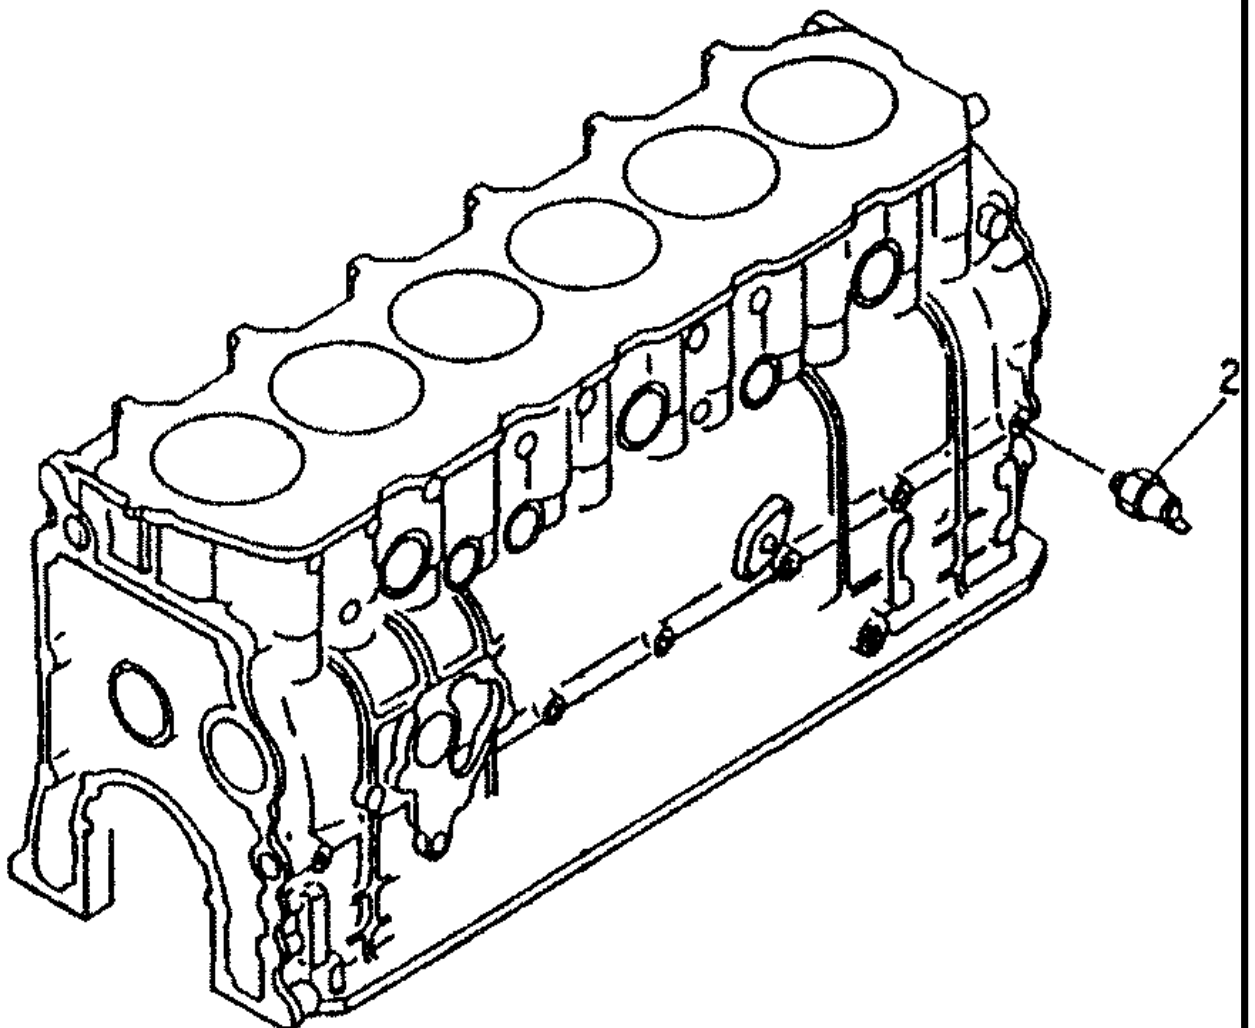

OIL STRAINER

REF FN	PART NUMBER	YR/SN	QTY DESCRIPTION
1	VAME018183		1 STRAINER ELEMENT STRAINER,OIL
2	VAME014532		1 GASKET GASKET,OIL STRAINER
4	VAMF140223		2 BOLT BOLT,FLANGE 8X16
5	VA3183292900		1 SPACER SPACER L=39
7	VAMF140236		1 BOLT BOLT,FLANGE 8X55
	VAMF450005		1 WASHER PLAIN 8
8	{VA3083680800}		1 STAY STAY
9	VA3083682200		1 STAY STAY
10	VAMF140223		3 BOLT BOLT,FLANGE 8X16
	VAMF450005		3 WASHER PLAIN 8

6D31-T-MITSUBISHI DIESEL ENGINE

02-008

p1

8/2016

OIL PRESS SW & GAUGE UNIT

030-250A