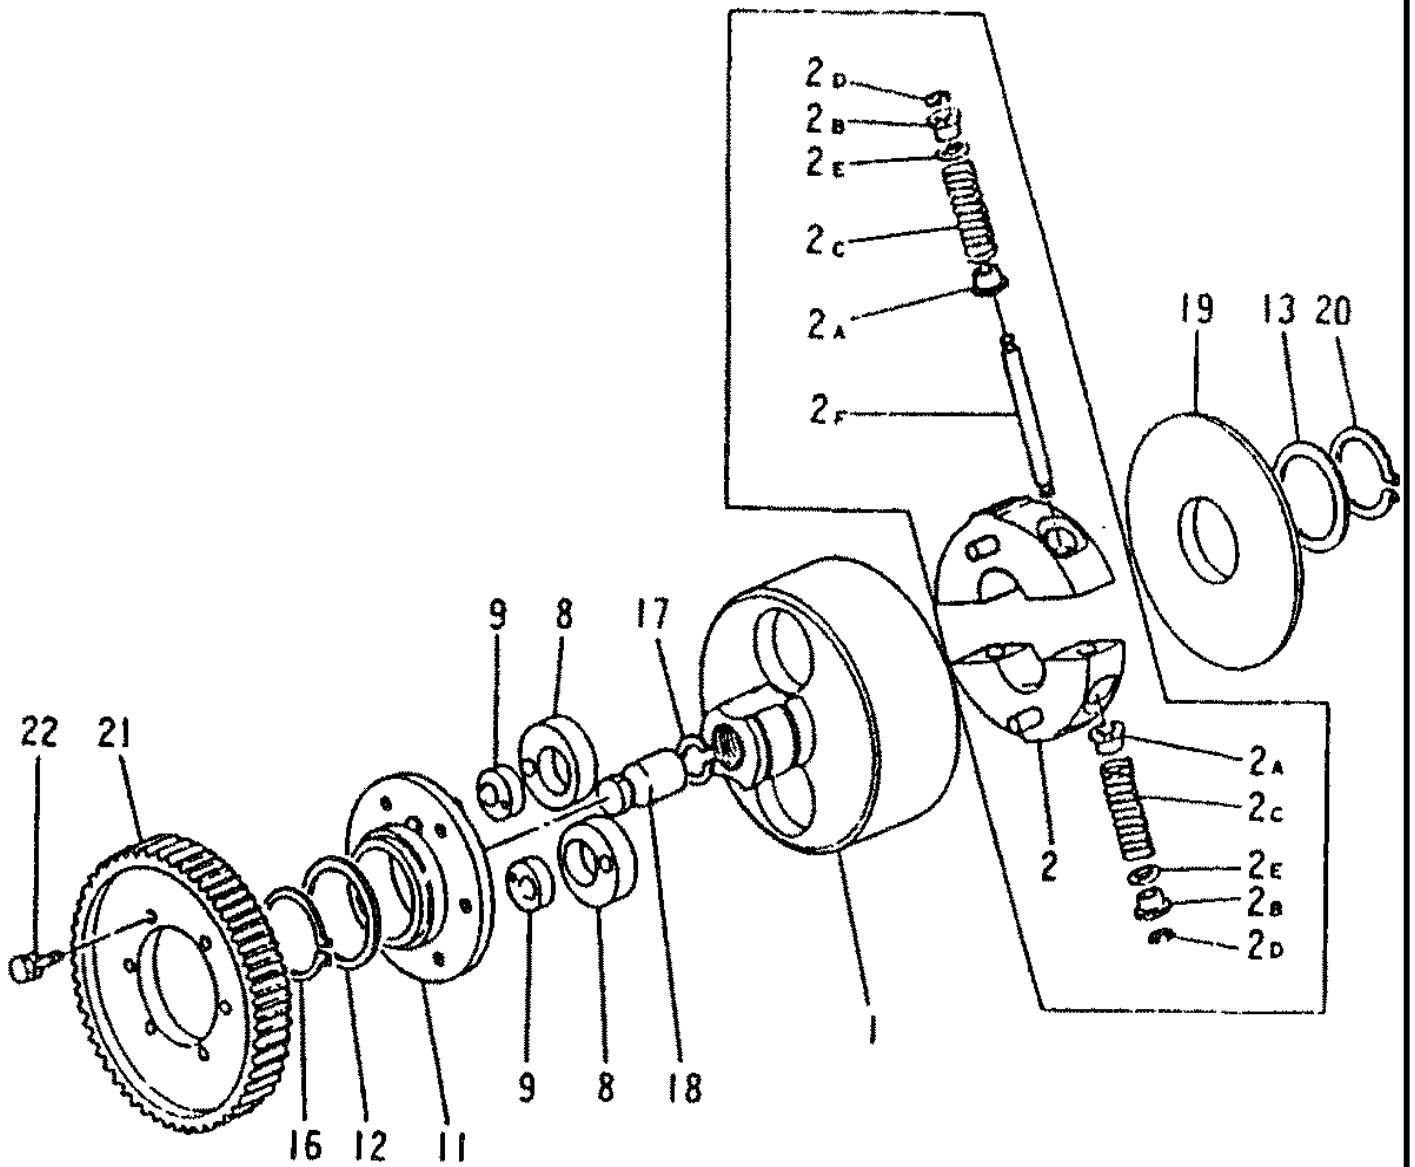

AUTOMATIC TIMER (INNER PARTS)

040-134A

AUTOMATIC TIMER (INNER PARTS)

REF FN	PART NUMBER	YR/SN	QTY DESCRIPTION
1-22	VAME723275		1 TIMER AUTOMATIC TIMER ASSY
1	{VAME717660}		1 FLANGE,TIMING
2-2F	VAME722495		1 FLYWHEEL FLYWEIGHT ASSY
2	{VAME722317}		2 FLYWEIGHT
2A	{VAME717663}		4 SEAT,SPG
2B	{VAME717664}		4 SEAT,SPG
2C	{VAME722494}		4 SPRING, TifiEK
2D	{VAME717665}		AR RING,SPG
2E	{VAME717666}		AR SHIM,T= 0.1
2E	{VAME717667}		AR SHIM,T= 0.2
2E	{VAME717668}		AR SHIM,T= 0.3
2E	{VAME717669}		AR SHIM,T= 0.1
2E	{VAME717670}		AR SHIM,T= 0.5
2E	{VAME717671}		AR SHIM,T= 0.6
2E	{VAME717672}		AR SHIM,T= 0.7
2E	{VAME717673}		AR SHIM,T= 0.8
2E	{VAME717674}		AR SHIM,T=0.9
2E	{VAME717675}		AR SHIM,T= 1.0
2F	{VAME717676}		2 PIN.PILOT
8	{VAME716675}		2 CAM,ECCENTRIC
9	{VAME716676}		2 CAM,ECCENTRIC
11	{VAME717679}		1 FLANGE
12	{VAME717680}		AR SHIM,T=0.10
12	{VAME717681}		AR SHIM,T=0.12
12	{VAME717682}		AR SHIM,T= 0.14
12	{VAME7176S3}		AR SHIM,T=0.16
12	{VAME717684}		AR SHIM,T=0.12
12	{VAME717685}		AR SHIM,T=0.90
12	{VAME717686}		AR SHIM,T=1.10
12	{VAME717687}		AR SHIM,T=1.30
12	{VAME717688}		AR SHIM,T=1.50
12	{VAME717689}		AR SHIM,T=1.70

6D31-T-MITSUBISHI DIESEL ENGINE