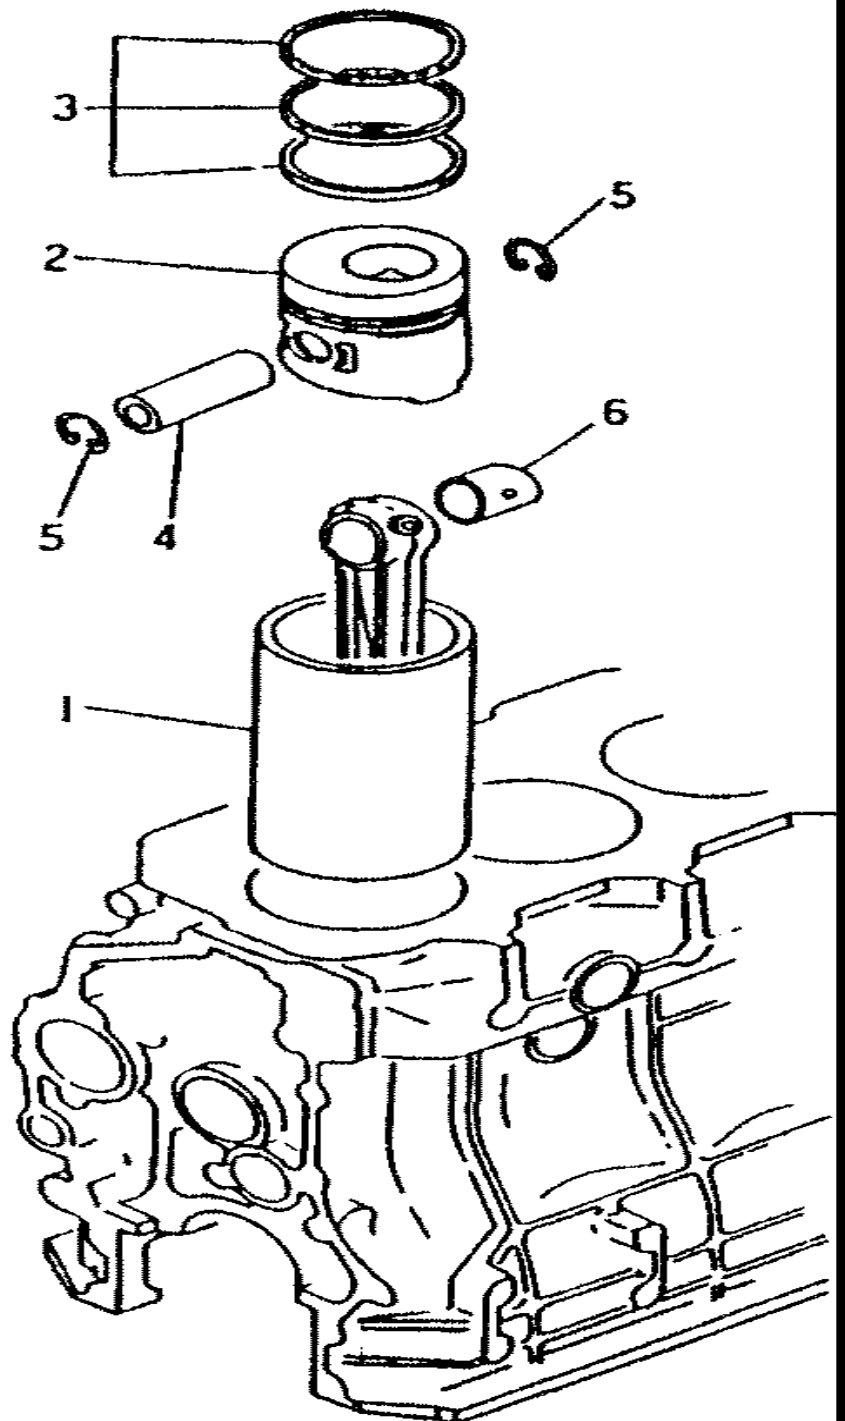

LINER & PISTON KIT

450-880

LINER & PISTON KIT

REF FN	PART NUMBER	YR/SN	QTY DESCRIPTION
1-6	VAME999993		3 LINER, ENGINE CYLIND SLEEVE & PISTON KIT2CYL 6D31T
1	VAME011626		6 SLEEVE CYLINDER SLEEVE,CYL STD
2	VAME012858		6 PISTON PISTON STD
3	VAME999812		6 LINER, ENGINE CYLIND PISTON RING SET,ICYL
4	VAME012009		6 PISTON PIN PIN PISTON
5	VAME012061		12 SNAP RING RING,SNAP
6	VAME012234		6 BUSHING BUSHING,CONN-ROD

6D31-T-MITSUBISHI DIESEL ENGINE