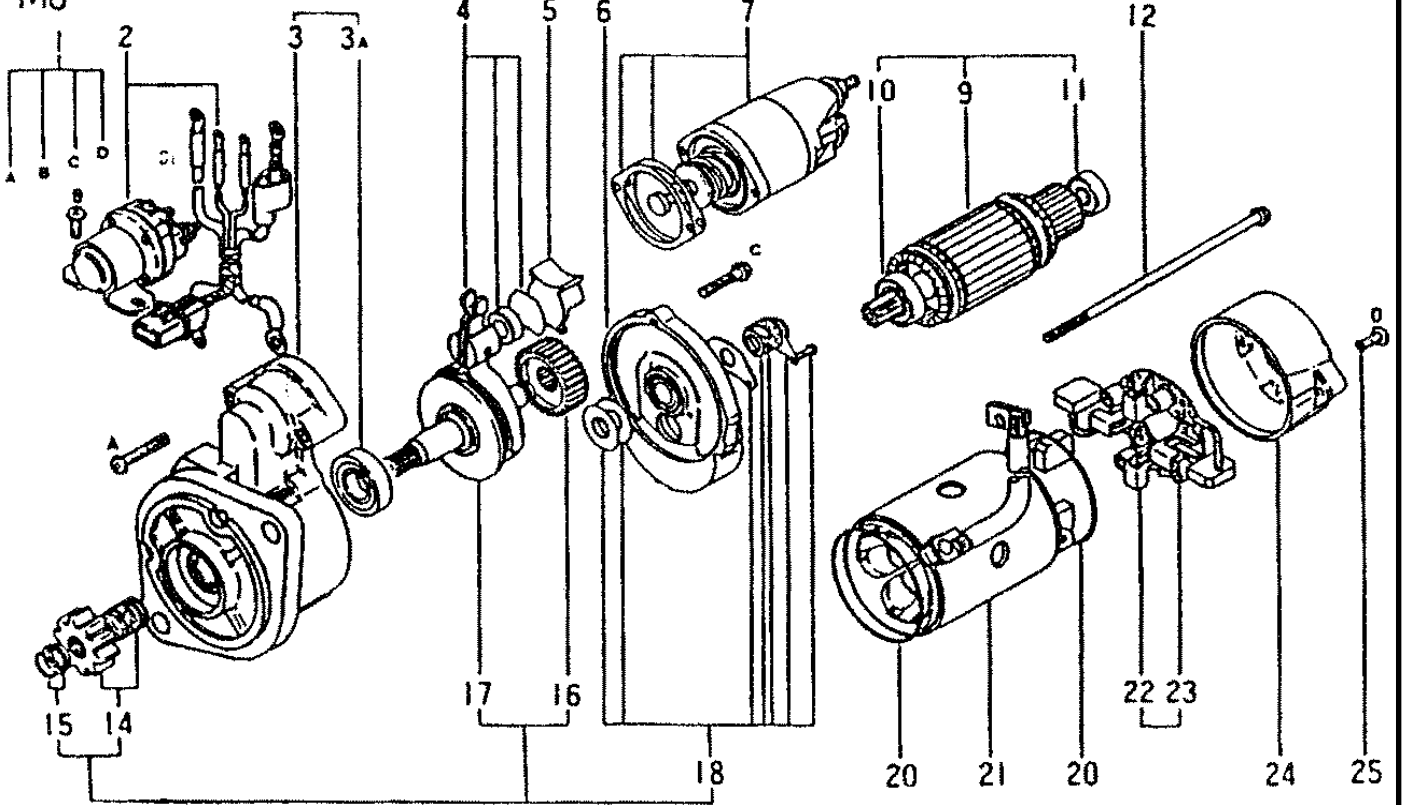

04-004

p1

8/2016

STARTER (INNER PARTS), P/N ME087590

050-111A

M6