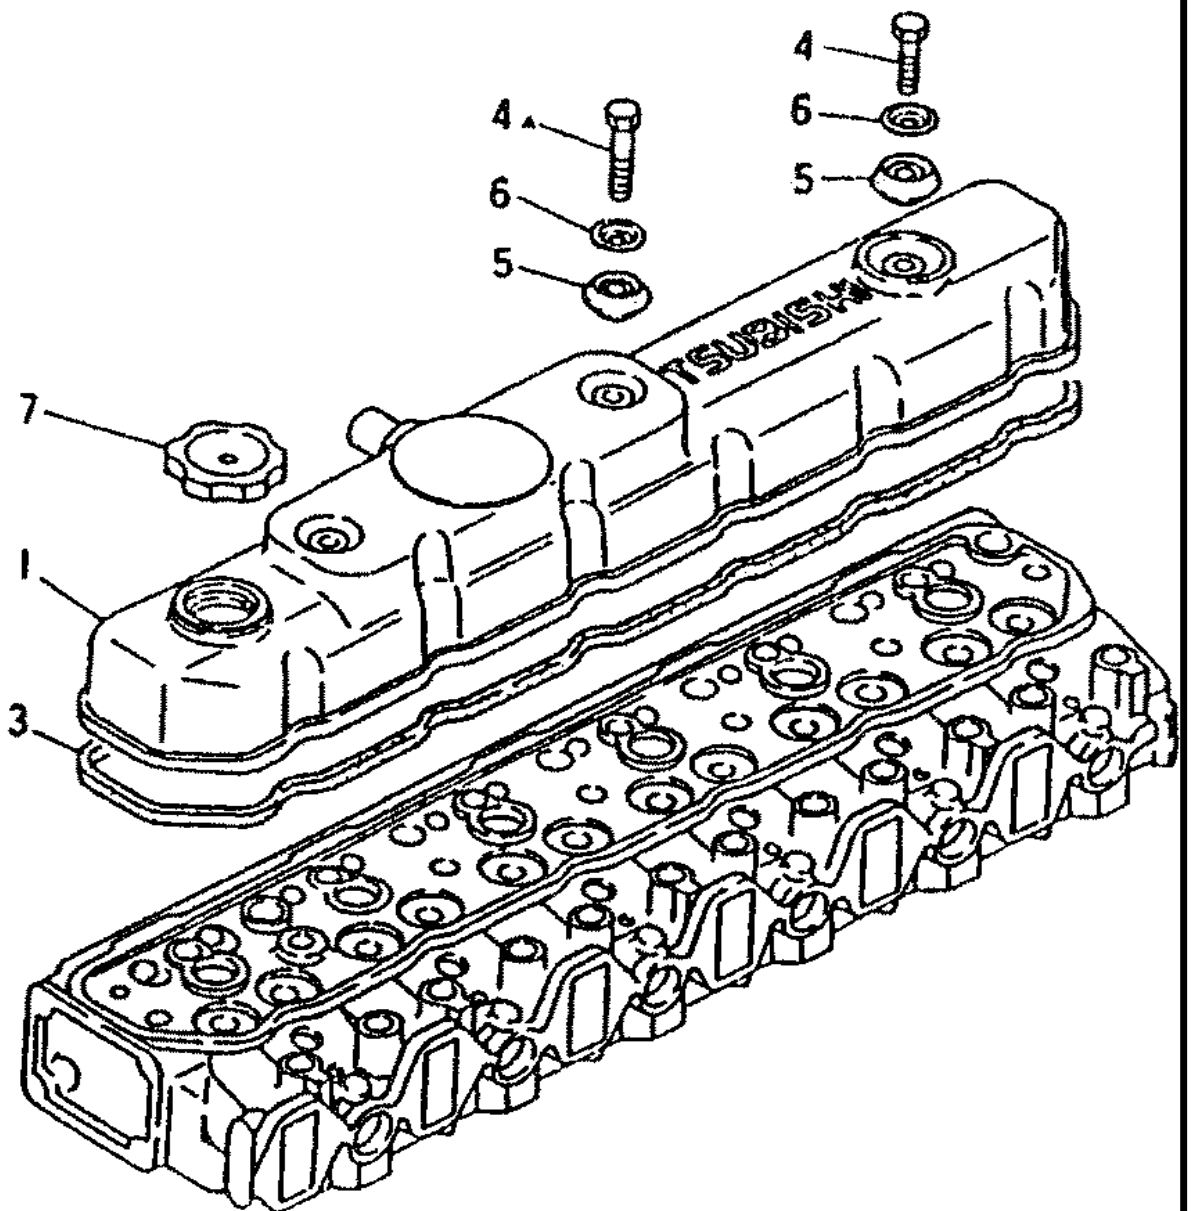

ROCKER COVER

020-210A

ROCKER COVER

REF FN	PART NUMBER	YR/SN	QTY DESCRIPTION
1	VAME081527		1 COVER COVER,ROCKER
3	VAME081522		1 GASKET GASKET,ROCKER COVER
4	VAMF104864		1 BOLT BOLT 8X45
4A	VAMF104867		2 BOLT BOLT 8X60
5	VAME011282		3 RUBBER SLEEVE ISOLATION,RUBBER
6	VAME011281		3 PLATE PLATE
7	VAMD008784		1 CAP CAP,OIL FILLER

6D31-T-MITSUBISHI DIESEL ENGINE