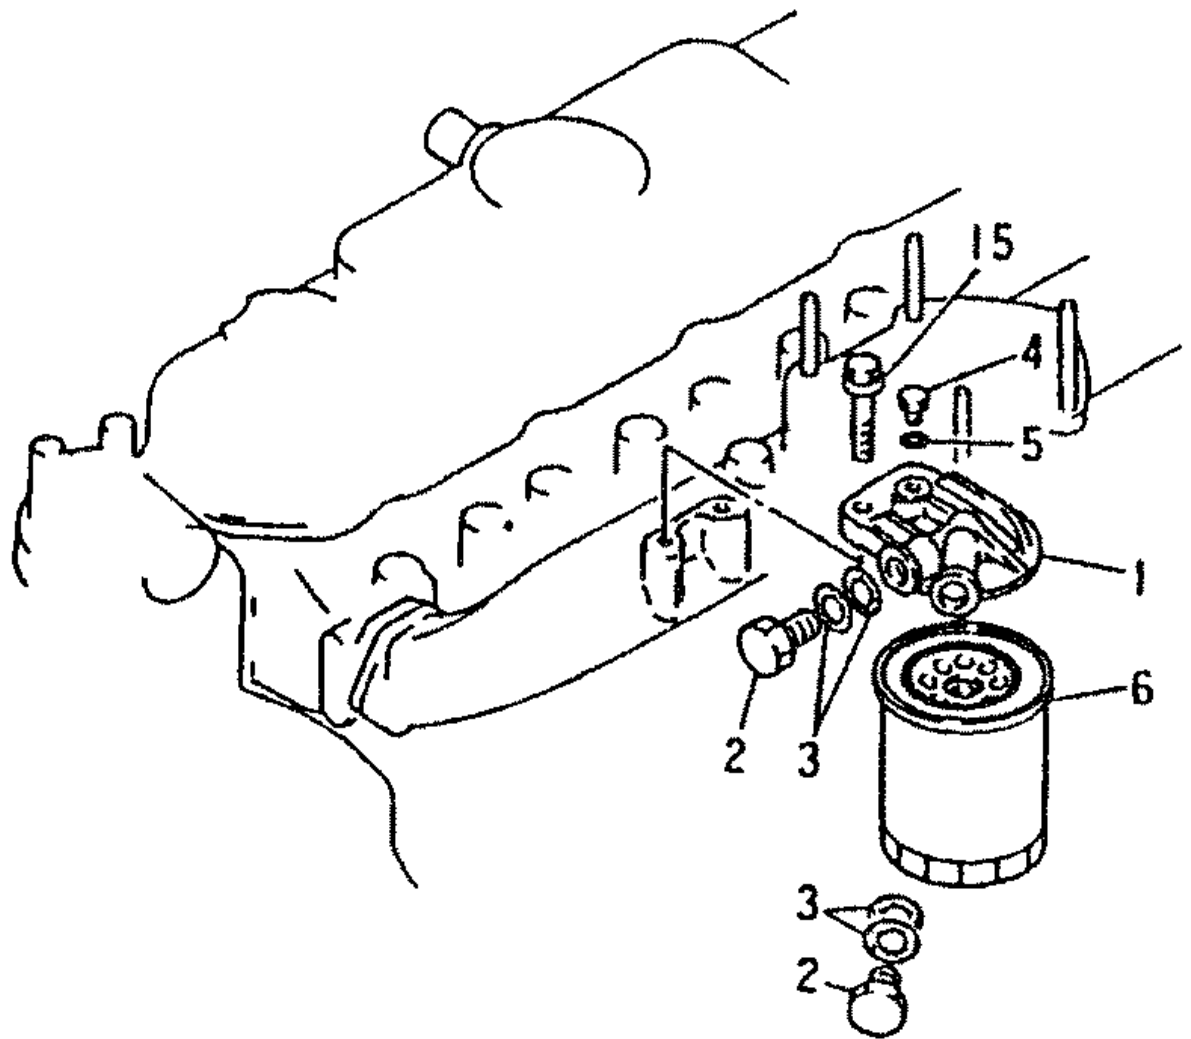

FUEL FILTER

040-190A

FUEL FILTER

REF FN	PART NUMBER	YR/SN	QTY DESCRIPTION
1-6	VAME035396		1 FUEL FILTER FUEL FILTER ASSY
1	VAME035672		1 CYLINDER HEAD HEAD,FUEL FILTER
2	VAMH037087		2 BOLT BOLT,CONNECTOR
3	VAMH035166		4 GASKET GASKET 14
4	VAMH037084		1 GLOW PLUG PLUG,AIR
5	VAMH035164		1 GASKET GASKET 8
6	VAME035393		1 ELEMENT ELEMENT,FUEL FILTER
15	VAMH000707		2 BOLT BOLT,FLANGE 10X 30

6D31-T-MITSUBISHI DIESEL ENGINE