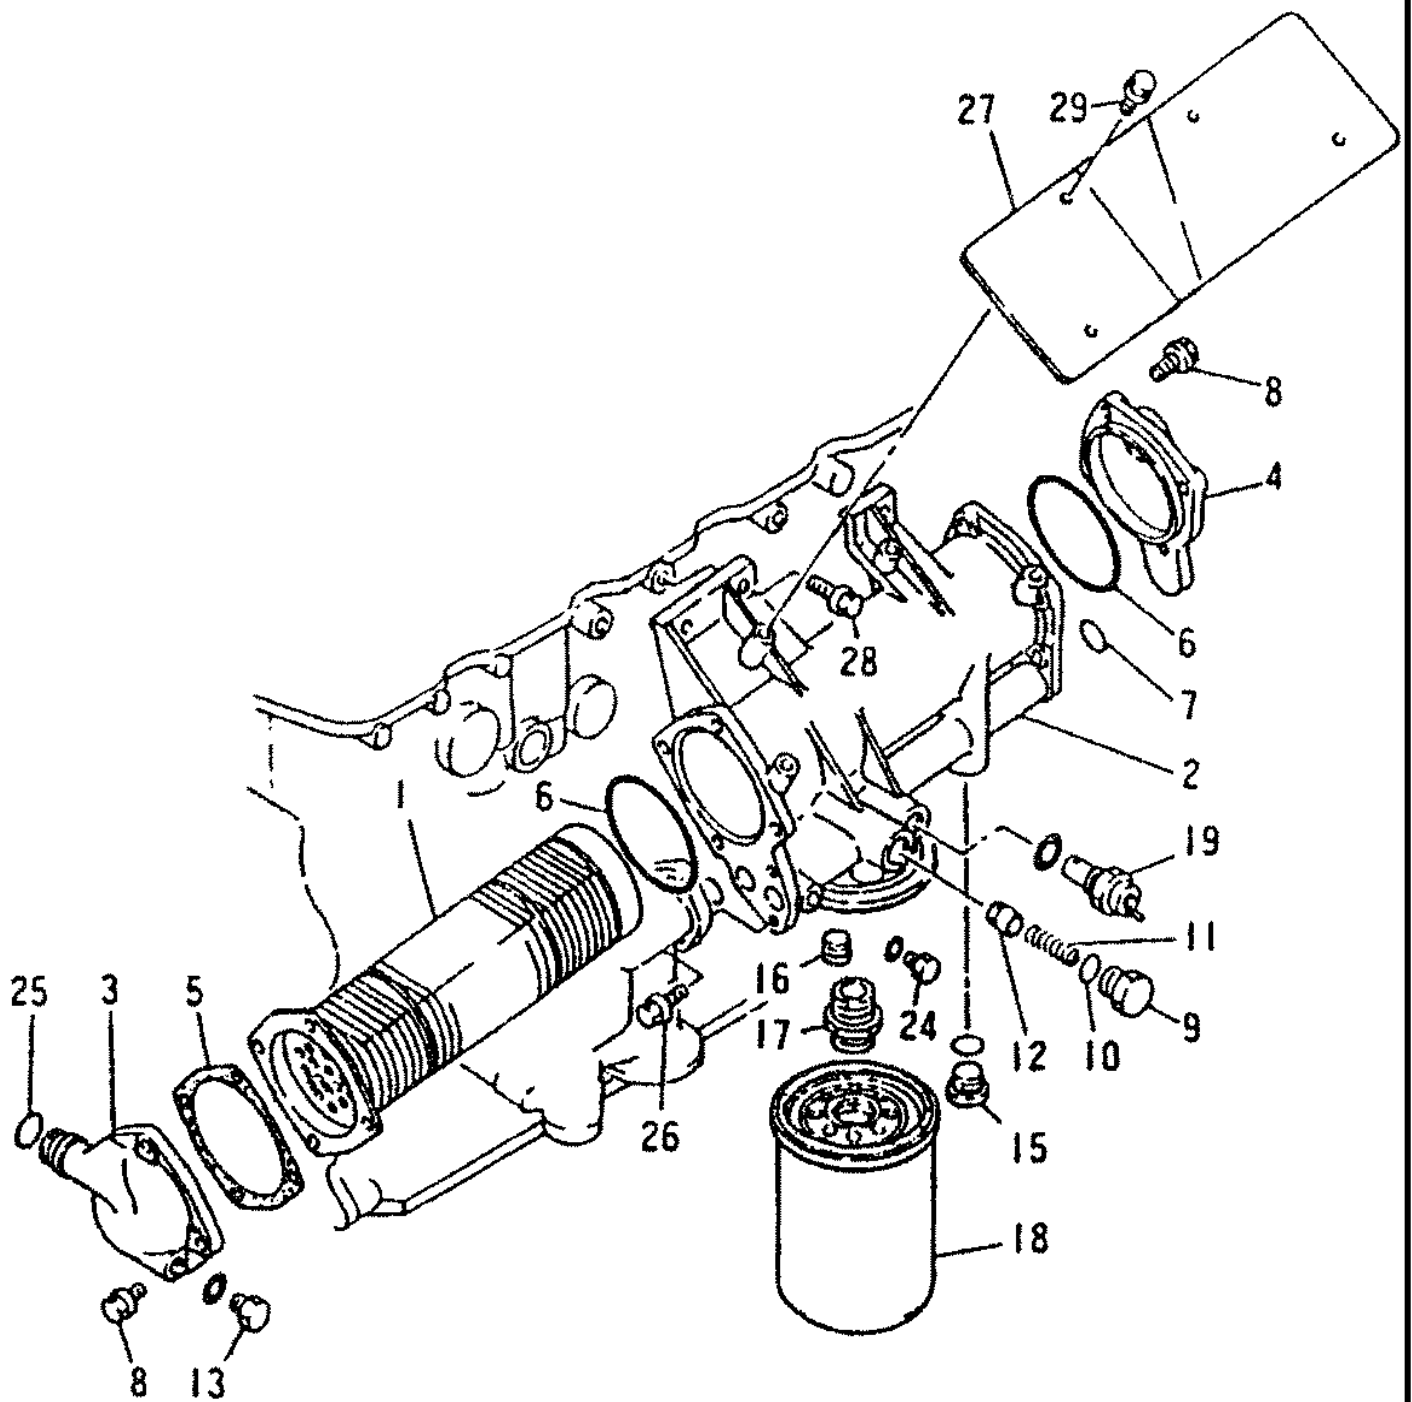

OIL COOLER

030-290A

OIL COOLER

REF FN	PART NUMBER	YR/SN	QTY DESCRIPTION
1-19	VAME084531		1 COOLER ASSY. OIL COOLER ASSY
1	VAME084532		1 OIL COOLER FILTER ELEMENT,OIL COOLER
2	VAME084533		1 SHELL SHELL,OIL COOLER
3	VAME084534		1 COVER COVER,OIL COOLER
4	VAME084535		1 COVER COVER,OIL COOLER
5	VAME084536		1 GASKET GAS.KET
6	VAME084537		2 O-RING O-RING 80
7	VAMH035091		1 O-RING O-RING 22
8	VAMF140025		8 SCREW BOLT,FLANGE 8X20
9	VAME014717		1 PINION PLUG
10	VAMH035044		2 O-RING O-RING
11	VAME084526		1 SPRING SPRING BY- PASS VALVE
12	VAME084527		1 VALVE PRESSURE RELIE VALVE,BY- PASS
13	VAME084528		1 PLUG PLUG
	VAMF660063		1 GASKET GASKET 10
15	VAMH037117		1 PLUG PLUG
16	{VAMF665103}		1 PLUG PLUG PT3/8
17	VAME084529		1 HYD CONNECTOR CONNECTOR
18	VAME084530		1 ELEMENT ELEMENT,OIL FILTER
19	VAME040217		1 BUZZER ALARM,OIL BY-PASS
	VAMF660068		1 PACKING GASKET 20
24	VAME031088		1 PLUG PLUG
	VAMF660063		1 GASKET GASKET 10
25	VAMF520016		1 O-RING O-RING 22.1
26	VAMF140225		2 BOLT BOLT,FLANGE 8X20
27	VAME084518		1 INSULATOR INSULATOR,HEAT O/C
28	VAMH000714		3 BOLT BOLT,FLANGE 10X25
29	VAMF140221		4 BOLT BOLT,FLANGE 8X12

6D31-T-MITSUBISHI DIESEL ENGINE