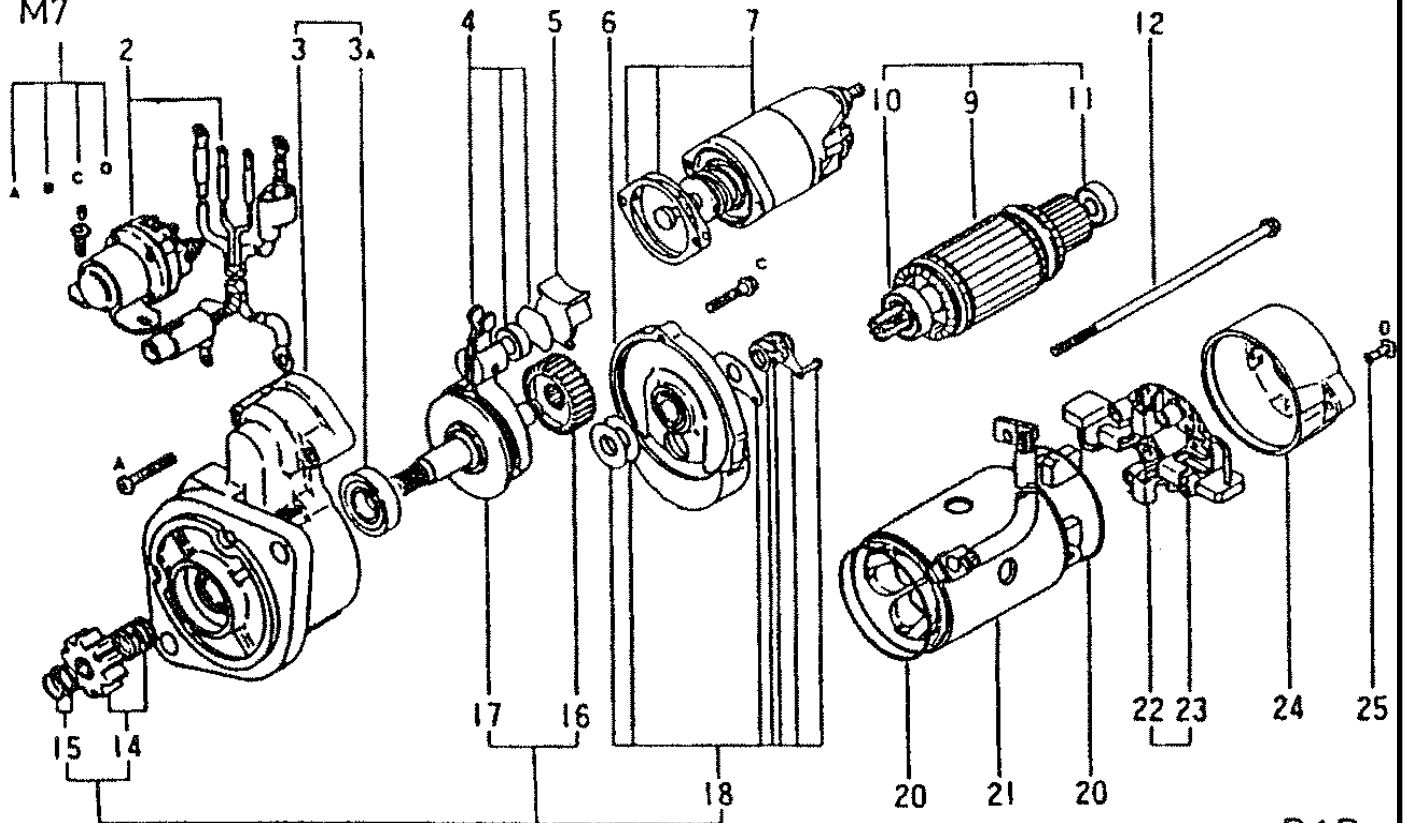

6D31-T-MITSUBISHI DIESEL ENGINE

STARTER (INNER PARTS), P/N ME087590

050-111A

M6

M7

DAB

STARTER (INNER PARTS), P/N ME087590

REF FN	PART NUMBER	YR/SN	QTY DESCRIPTION
22-23	VAME700858		1 HOLDER, INJECTOR NOZ BRUSH HOLDER ASSY
22	NSS		1 NOT SOLD SEPARAT HOLDER,BRUSH
23	{VAMD611025}		4 SPRING,BRUSH
24	VAME700129		1 U-BRACKET BRACKET,RE
25	VAME700026		2 SEAL RETAINER RING,RUBBER