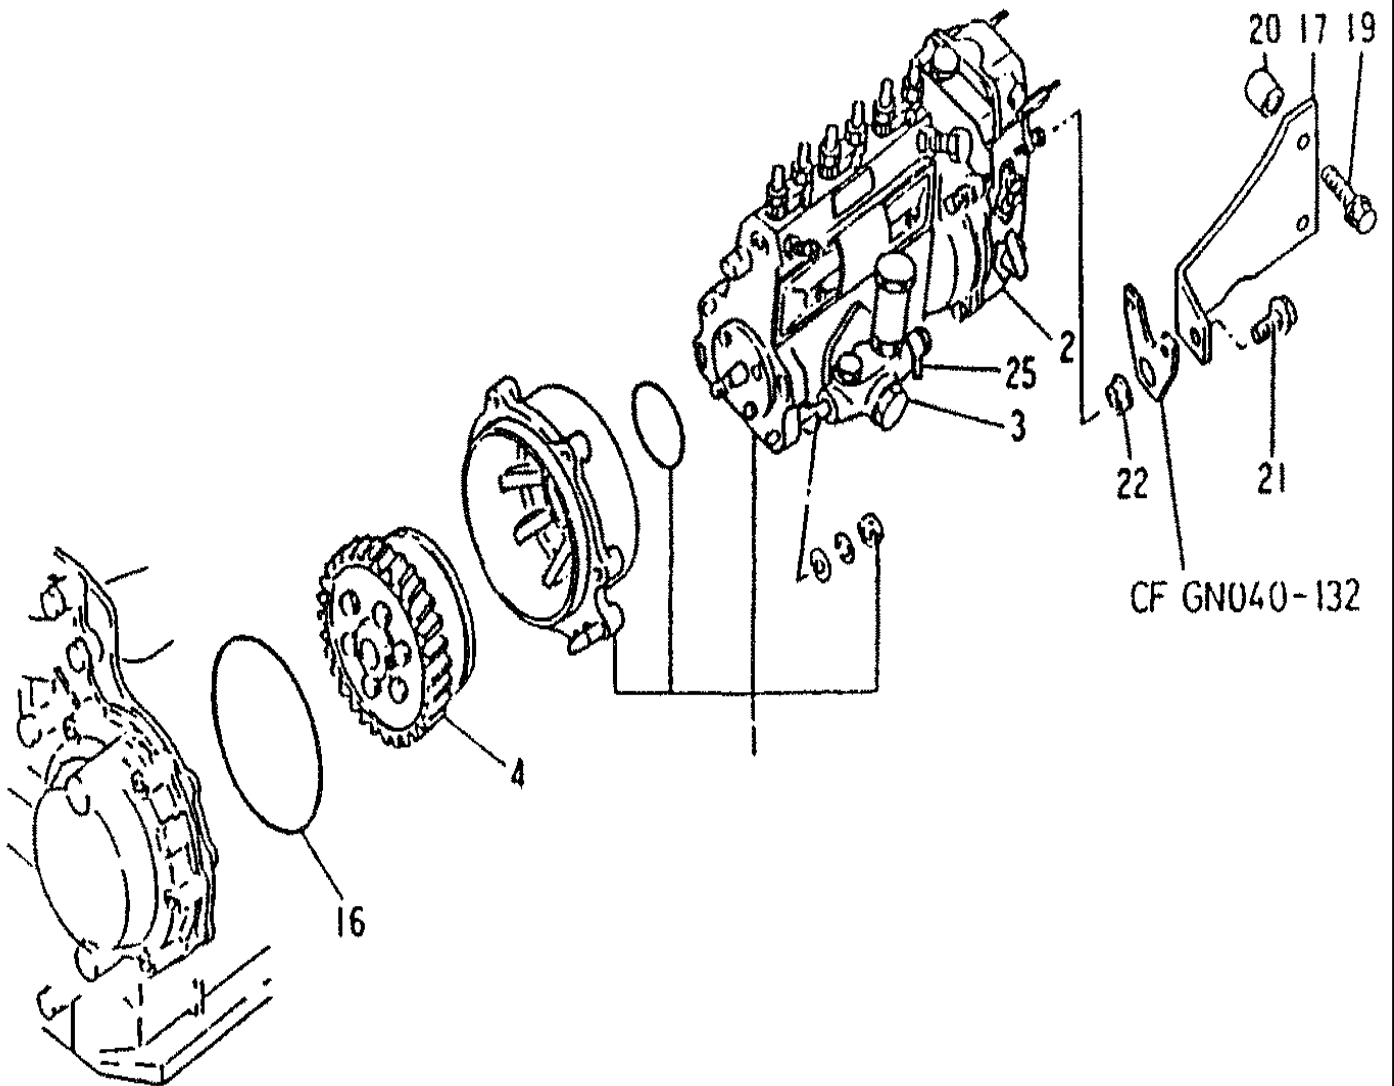

FUEL INJECTION PUMP GENERAL

040-130A

CF GN040-132

FUEL INJECTION PUMP GENERAL

REF FN	PART NUMBER	YR/SN	QTY DESCRIPTION
1-4	{VAME088300}		1 INJECTION PUMP GENERAL ASSY, FOR F4 ONLY
1-4	VAME088322		1 FUEL INJECTION PUMP INJECTION PUMP GENERAL ASSY, FOR M7 ONLY
1	NSS		1 NOT SOLD SEPARAT INJECTION PUMP ASSY A TYPE
2	{VAME723830}		1 GOVERNOR ASSY, RSV TYPE, FOR F4 ONLY
2	{VAME723423}		1 GOVERNOR GOVERNOR ASSY, RSV TYPE FOR M7 ONLY
3	VAME717104		1 PUMP FUEL FEED PUMP ASSY
4	VAME723275		1 TIMER AUTOMATIC TIMER ASSY, FOR F4 ONLY
4	VAME723275		1 TIMER AUTOMATIC TIMER ASSY, FOR M7 ONLY
16	VAMF520423		1 O-RING O-RING 135
17	VAME088152		1 U-BRACKET BRACKET, I/P A
19	VAMH000711		2 SCREW BOLT, FLANGE 10X40
20	VA3127516500		2 SPACER SPACER
21	VAMF140260		1 BOLT BOLT, FLANGE 10X25
22	VAMF434105		1 NUT NUT, FLANGE 10
25	VAMH037116		1 FLEXIBLE JOINT JOINT, SWIVEL

6D31-T-MITSUBISHI DIESEL ENGINE