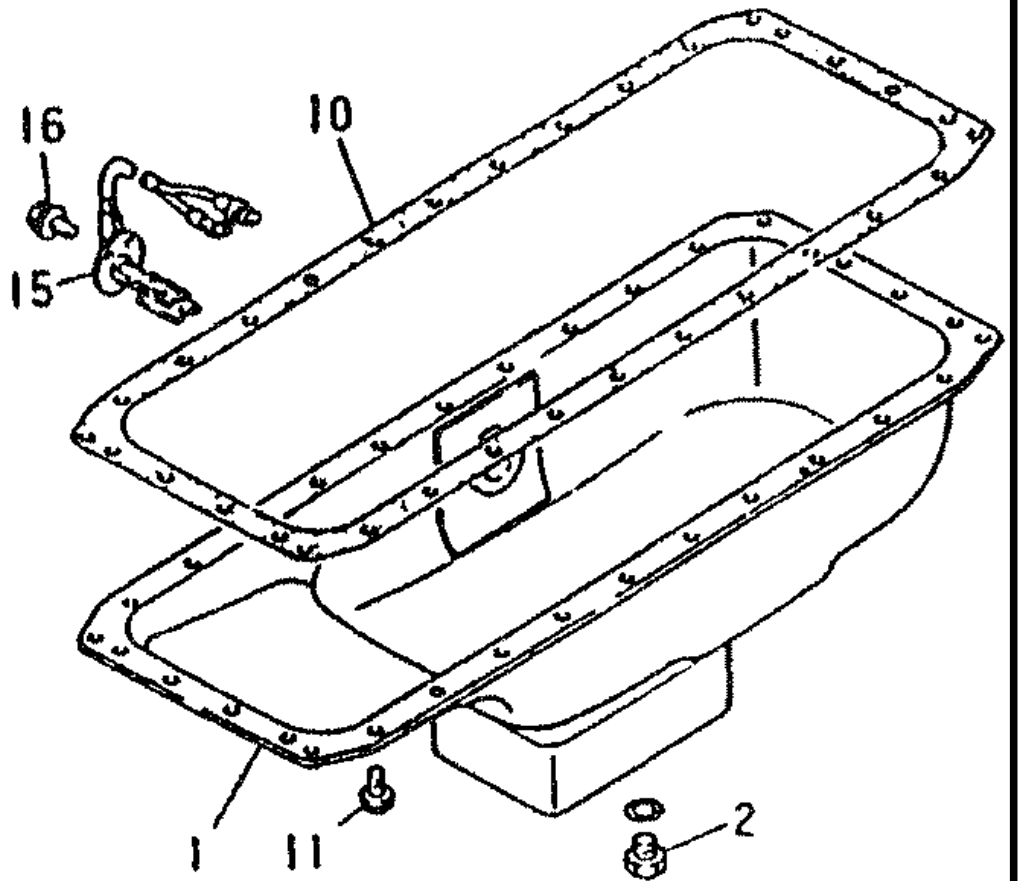

OIL PAN

020-150A

OIL PAN

REF FN	PART NUMBER	YR/SN	QTY DESCRIPTION
1	{VAME088222}		1 SECURING STRAP PAN,OIL
2	VAMH037126		1 PLUG 18mm OD x 1.5 Thd Pitch DRAIN
	VAMH035018		1 GASKET 18
10	VAME088179		1 GASKET T=1.6
11	VAMF140223		32 BOLT FLANGE 8X16
15	VAMC840577		1 SWITCH OIL LEVEL
16	VAMF140002		3 SCREW BOLT,FLANGE 6X10

6D31-T-MITSUBISHI DIESEL ENGINE