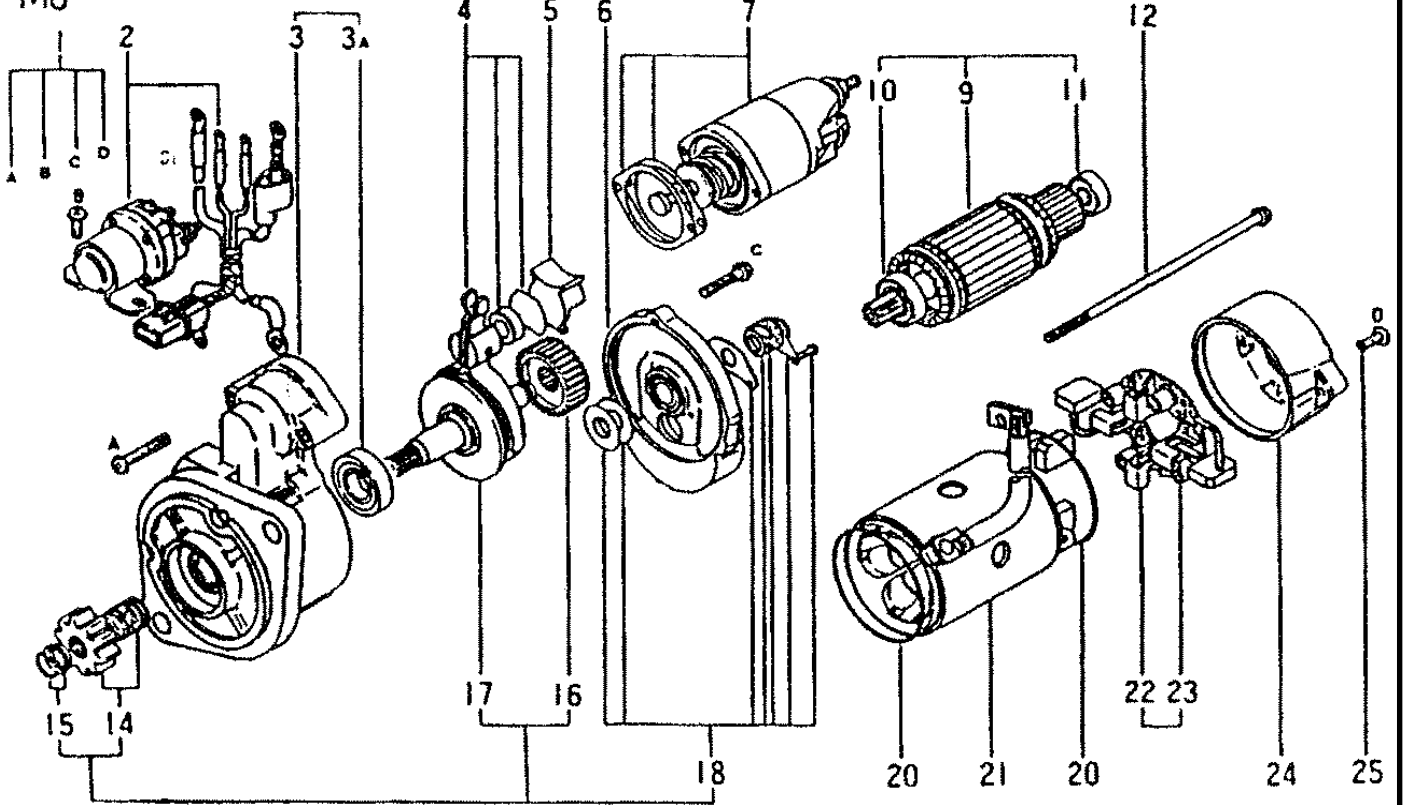

STARTER (INNER PARTS), P/N ME087590

050-111A

M6