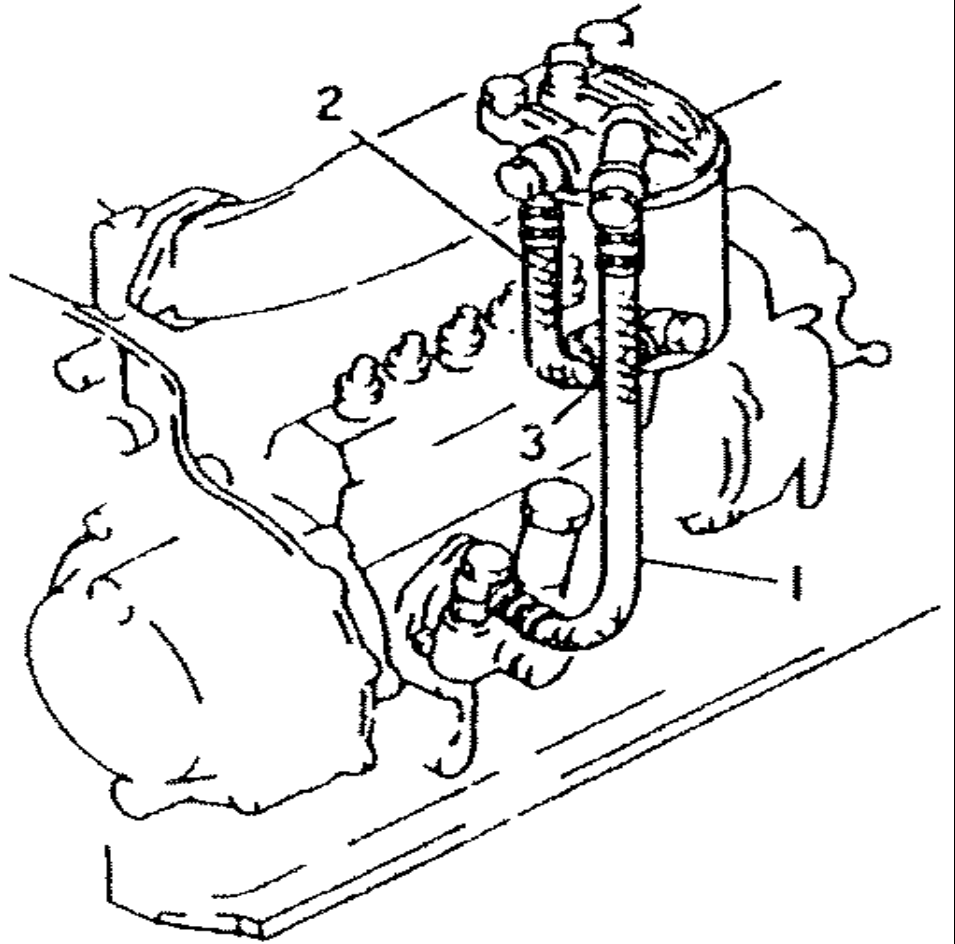

FUEL HOSE

040-220A

FUEL HOSE

REF FN	PART NUMBER	YR/SN	QTY DESCRIPTION
1	VAME910338		1 HOSE HOSE.FUEL FEED,PUMP-FIITER, L=380
2	VAME910336		1 HOSE HOSE,FUEL FEED,FILTER-PUMP, L=360
3	VA3166103600		1 PROTECTOR PROTECTOR,RUBBER

6D31-T-MITSUBISHI DIESEL ENGINE