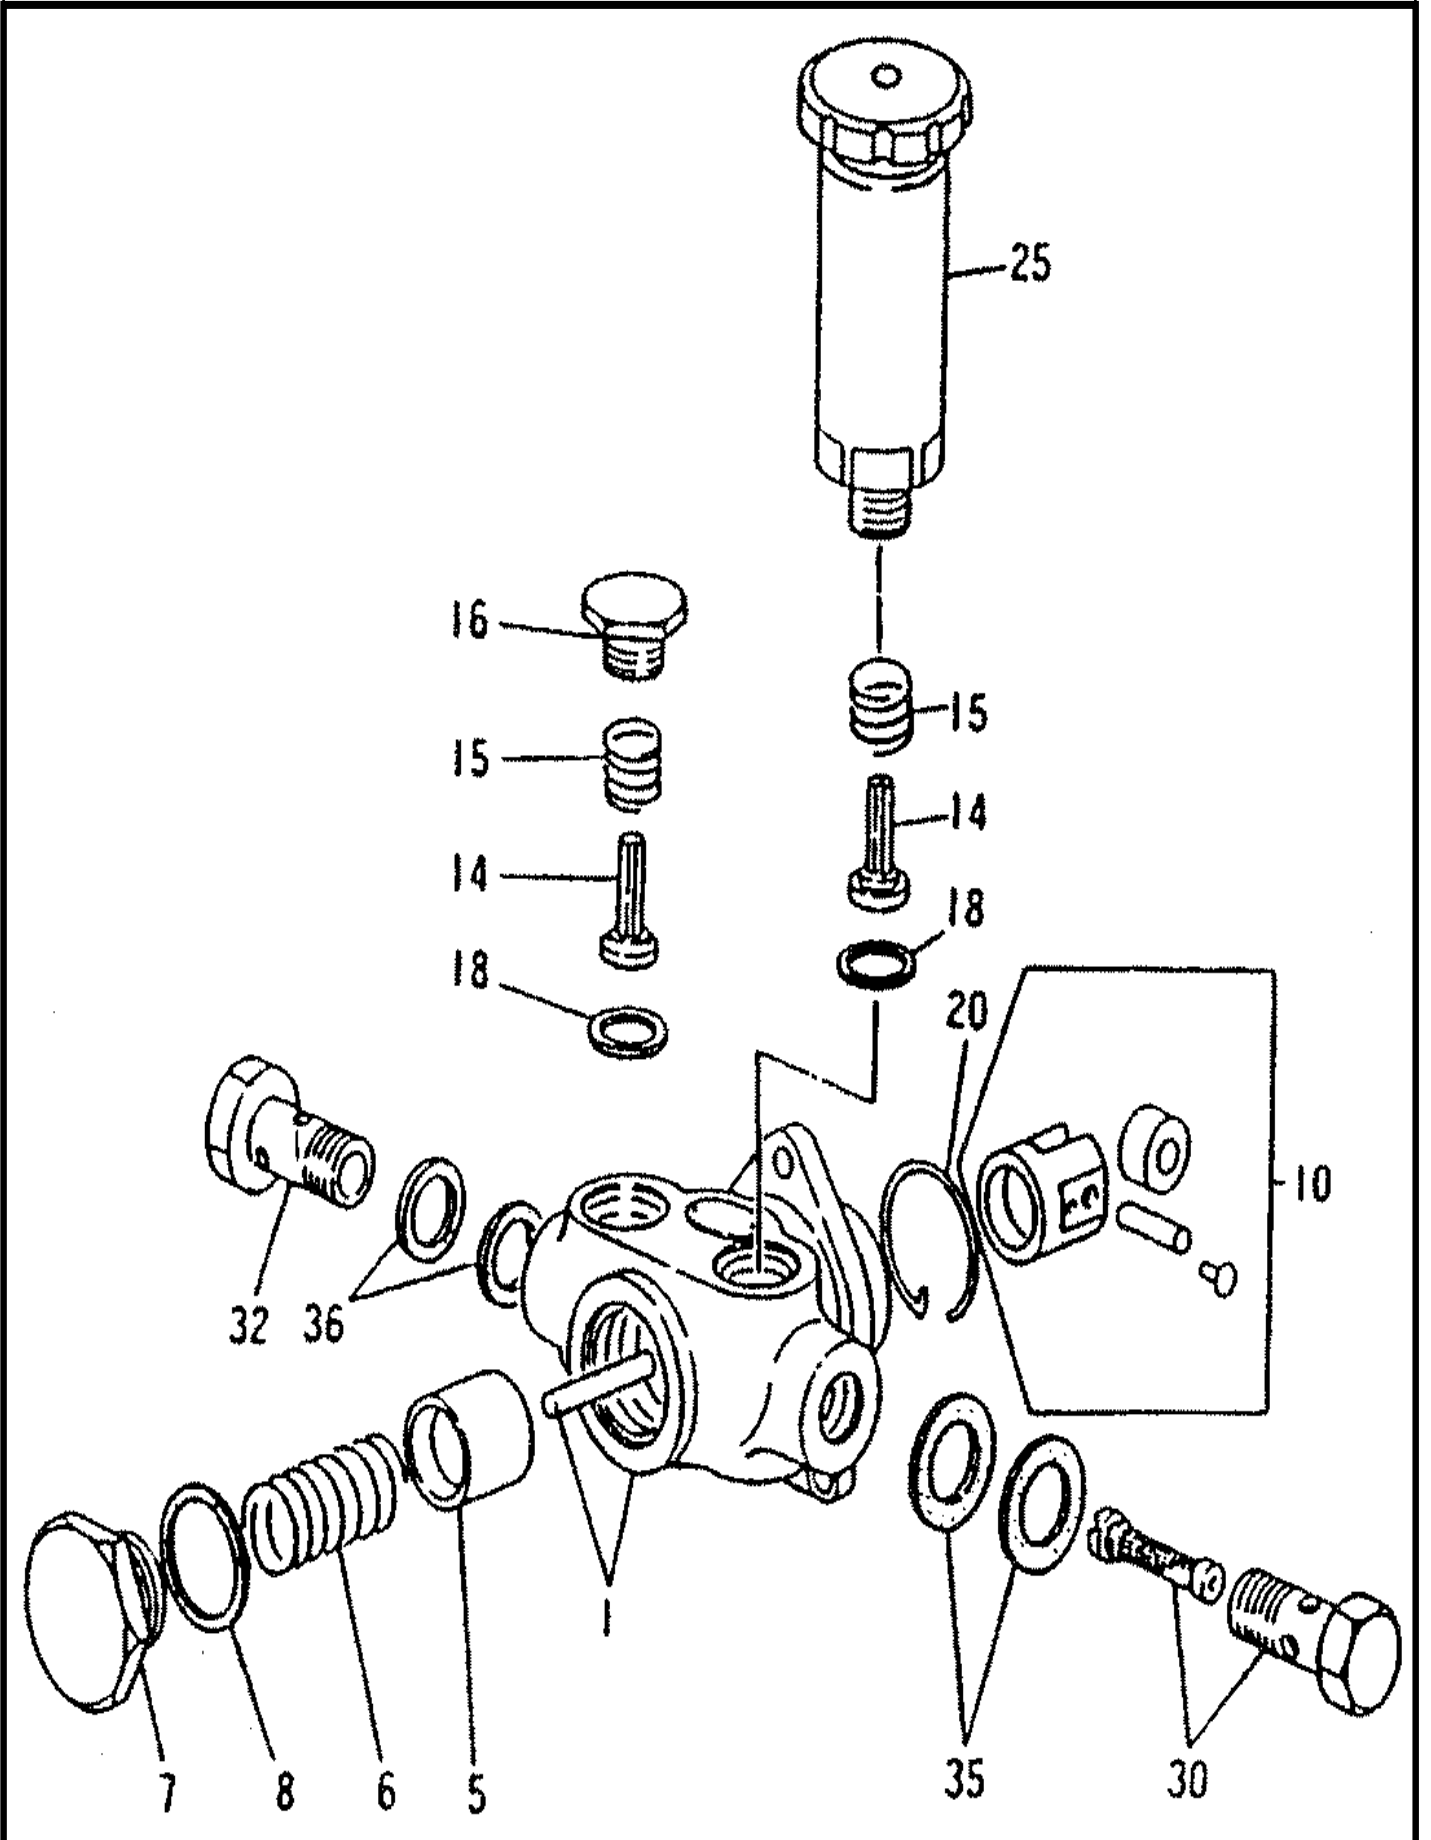

FUEL FEED PUMP (INNER PARTS)

FUEL FEED PUMP (INNER PARTS)

REF FN	PART NUMBER	YR/SN	QTY DESCRIPTION
1-36	VAME717104		1 PUMP FUEL FEED PUMP ASSY
1	{VAME716556}		1 HOUSING,FEED PUMP
5	VAME705020		1 PISTON PISTON
6	VAME705021		1 SPRING SPRING,PISTON
7	VAME705022		1 PLUG PLUG
8	VAME705275		1 GASKET GASKET
10	VAME705099		1 TAPPET TAPPET
11	VAME705027		2 VALVE VALVE
12	VAME705028		2 SPRING SPRING,CHECK/V
16	VAME705029		1 PLUG PLUG
18	VAME705276		2 PACKING GASKET
20	VAME705030		1 RING RINGTSNAP
25	VAME717630		1 LUBE PUMP PUMP,PRIMING
30	VAME717659		1 BOLT BOLT,EYE
32	VAME717882		1 BOLT BOLT,EYE
35	VA3126106400		2 GASKET GASKET
36	VA3126106400		2 GASKET GASKET

6D31-T-MITSUBISHI DIESEL ENGINE