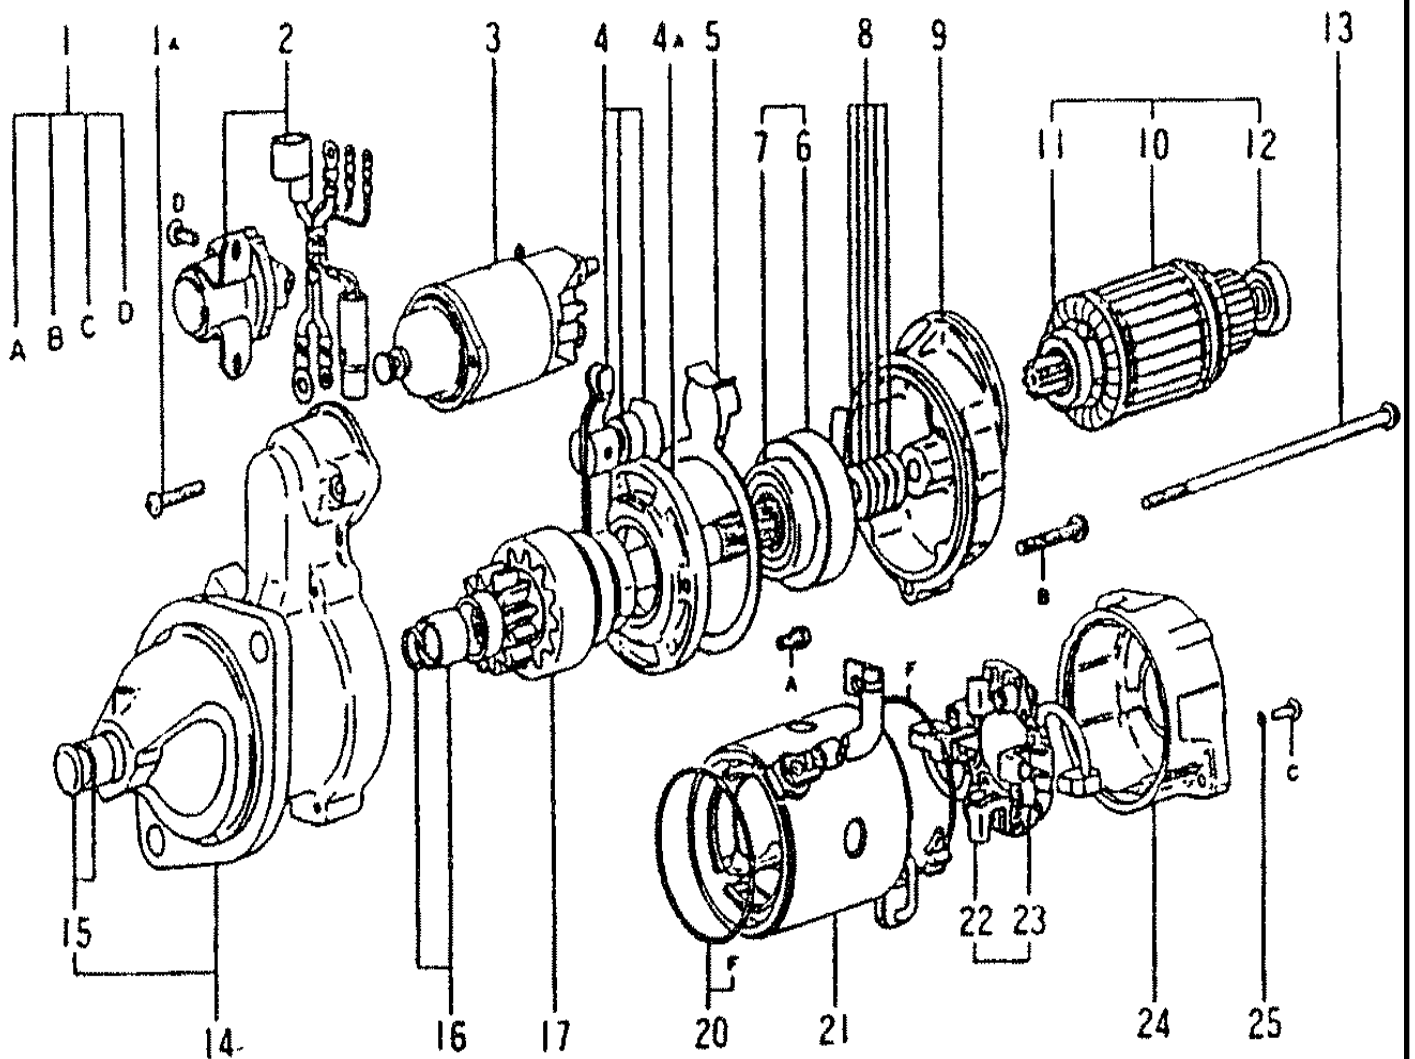

STARTER (INNER PARTS), P/N ME087521

050-111B

STARTER (INNER PARTS), P/N ME087521

REF FN	PART NUMBER	YR/SN	QTY DESCRIPTION
1-25	VAME087521		1 STARTER MOTOR STARTER ASSY 24V-5.5KW
1	VAME700276		2 SET OF SCREWS SCREW SET
1A	VAME700280		2 SCREW SCREW FLANGE
2	VAME700895		1 SWITCH SWITCH ASSY
3	VAME700889		1 SWITCH SWITCH ASSY
4	VAME700884		AR LEVER LEVER ASSY
4A	{VAME700287}		AR BRACKET BRACKET,GEAR
5	VAME700285		1 PACKING PACKING
6-7	VAME700286		1 SHAFT GEAR SHAFT ASSY
6	NSS		1 NOT SOLD SEPARAT GEAR,INTERNAL
7	VAME700072		1 BEARING BEARING,GEAR
8	VAME700022		1 WASHER WASHER SET
9	VAME700288		1 U-BRACKET BRACKET ASSY.CTR
10-12	VAME700321		1 ARMATURE ARMATURE ASSY
10	NSS		1 NOT SOLD SEPARAT ARMATURE
11	VAME700038		1 BEARING BEARING,CTR
12	VAME700039		1 BEARING BEARING,RE
13	VAME700291		1 BOLT BOLT SET
14	{VAME700885}		1 BRACKET ASSY BRACKET ASSY,FR
15	VAME700862		1 BUSHING SLEEVE BEARING SET
16	VAME700886		1 SOCKET STOPPER SET
17	VAME700887		1 CLUTCH CLUTCH,OVER RUNNING
20	VAME700875		1 GASKET PACKING SET
21	VAME700888		1 YOKE YORK ASSY
22-23	{VAME700047}		1 HOLDER BRUSH HOLDER ASSY
22	NSS		1 NOT SOLD SEPARAT HOLDER.BRUSH
23	{VAMD607462}		4 SPRING SPRING,BRUSH
24	VAME700048		1 U-BRACKET BRACKET ASSY,RE
25	VAME700026		2 SEAL RETAINER RING,RUBBER

6D31-T-MITSUBISHI DIESEL ENGINE