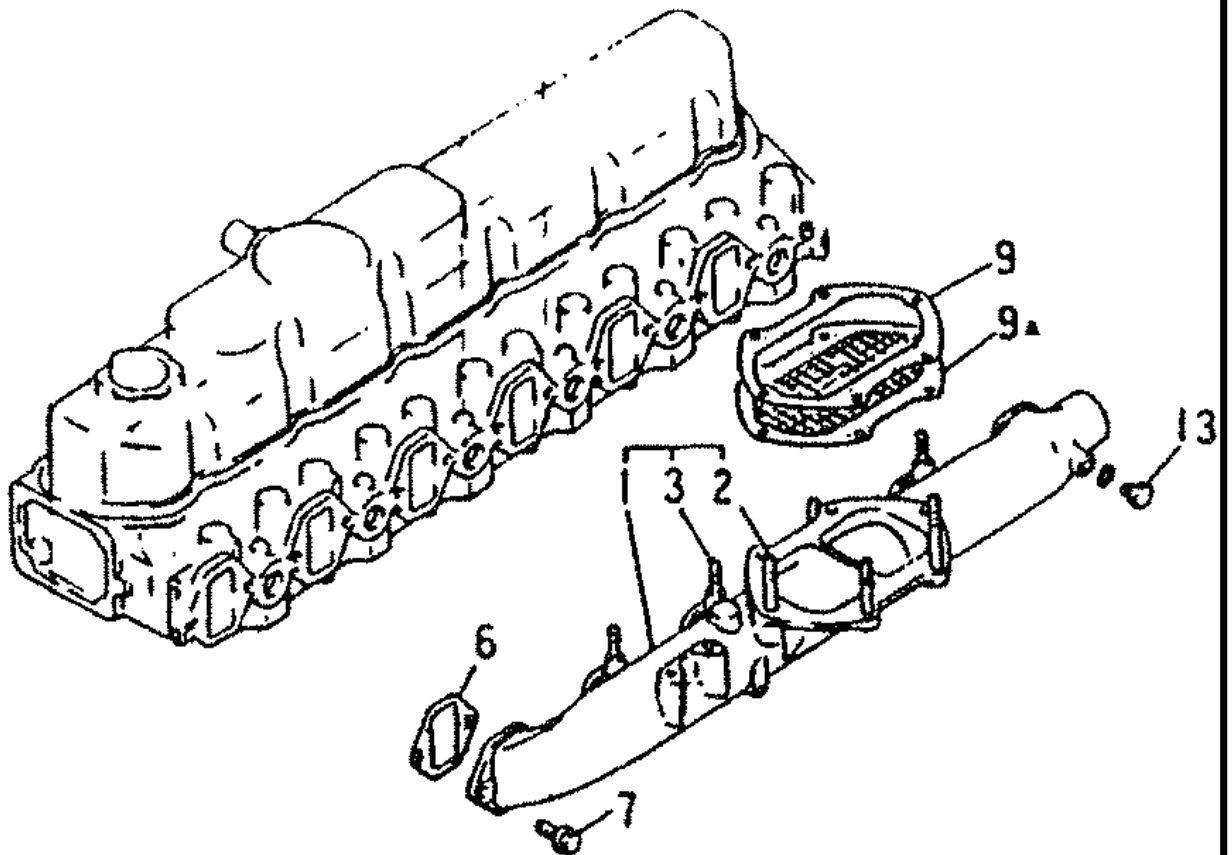

INLET MANIFOLD

020-430A

INLET MANIFOLD

REF FN	PART NUMBER	YR/SN	QTY DESCRIPTION
1-3	VAME088255		1 MANIFOLD INLET MANIFOLD ASSY
1	NSS		1 NOT SOLD SEPARAT MANIFOLD.INLET
2	VAMF402574		3 SCREW STUD 8X50
3	{VAMF400657}		4 STUD STUD 6X28
6	VAME013031		6 GASKET GASKET,INLET HANIF
7	VAMF140225		12 BOLT BOLT
9	VAME033679		1 GASKET GASKET
9A	VAME033848		1 GASKET GASKET W/NET
13	VAME031088		1 PLUG SCREW,SET
	VAMF660063		1 GASKET GASKET 10

6D31-T-MITSUBISHI DIESEL ENGINE